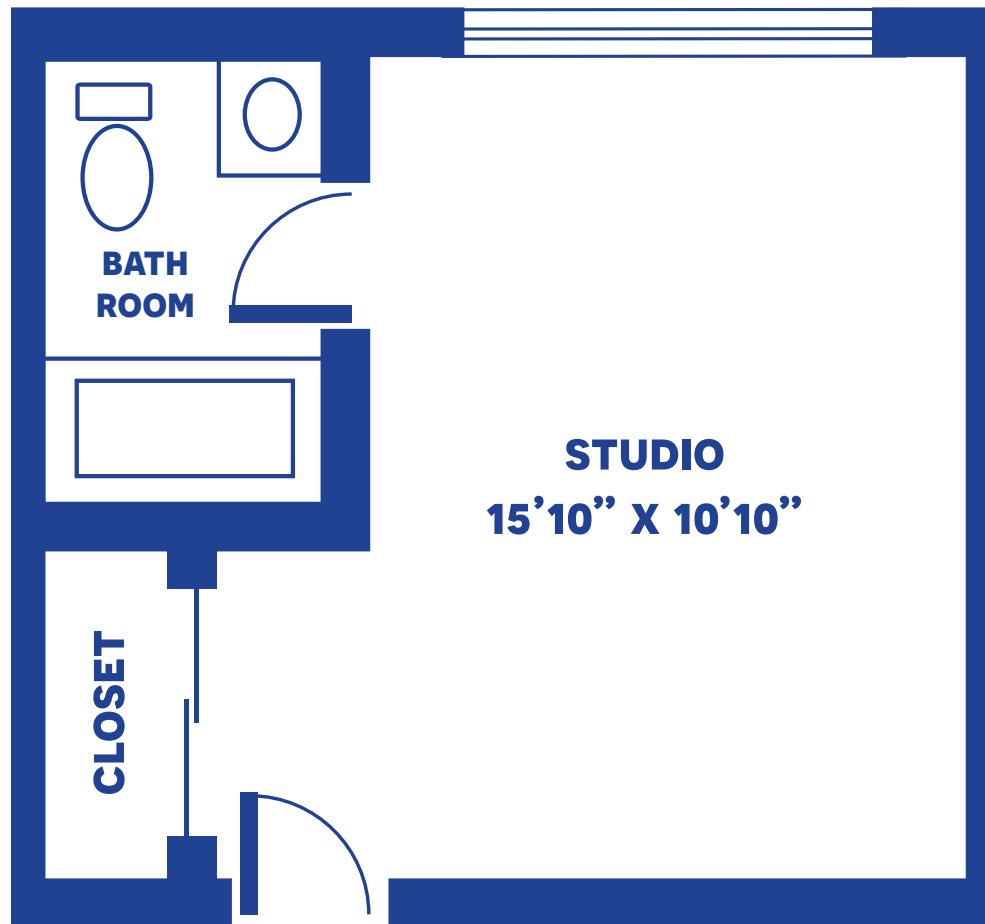

THE PALM

STUDIO / 176 SQUARE FEET

Floor plans may vary slightly and are not to scale.