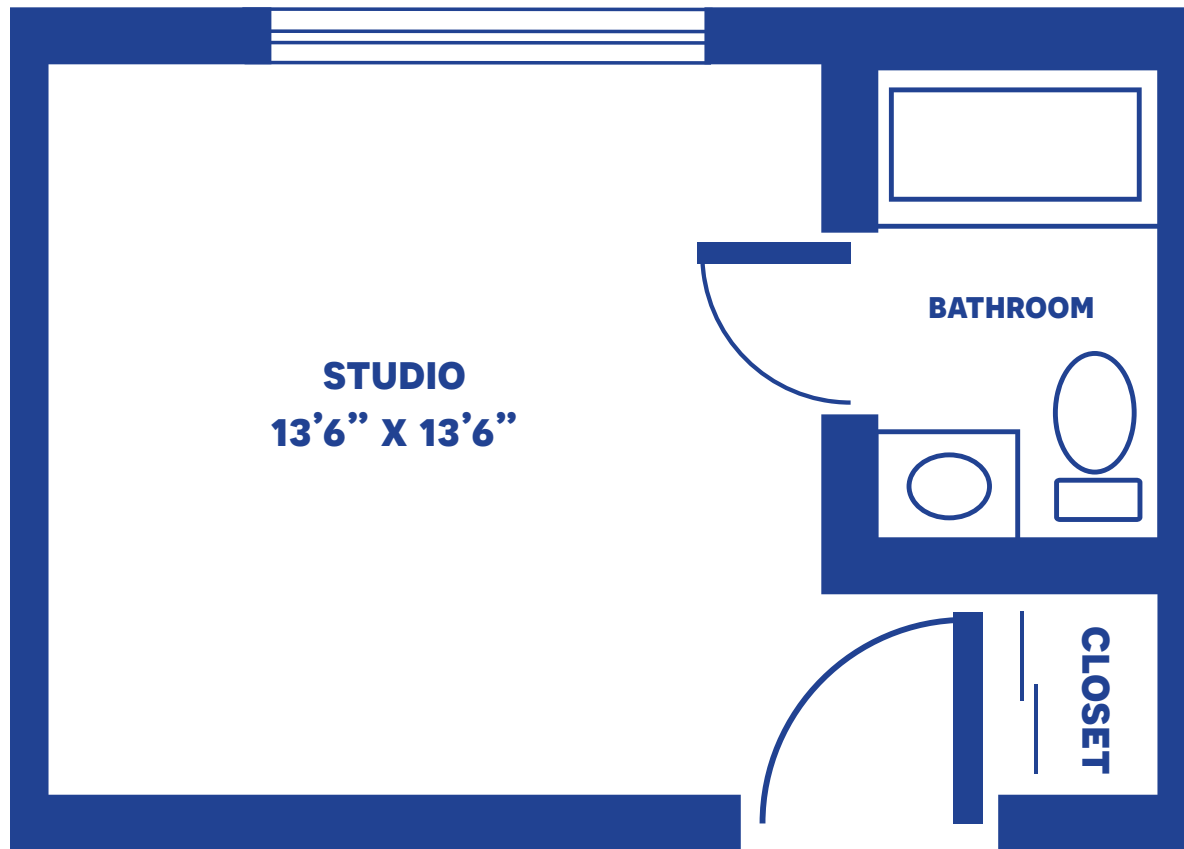

THE OLIVE

STUDIO MEDIUM / 182 SQUARE FEET

Floor plans may vary slightly and are not to scale.