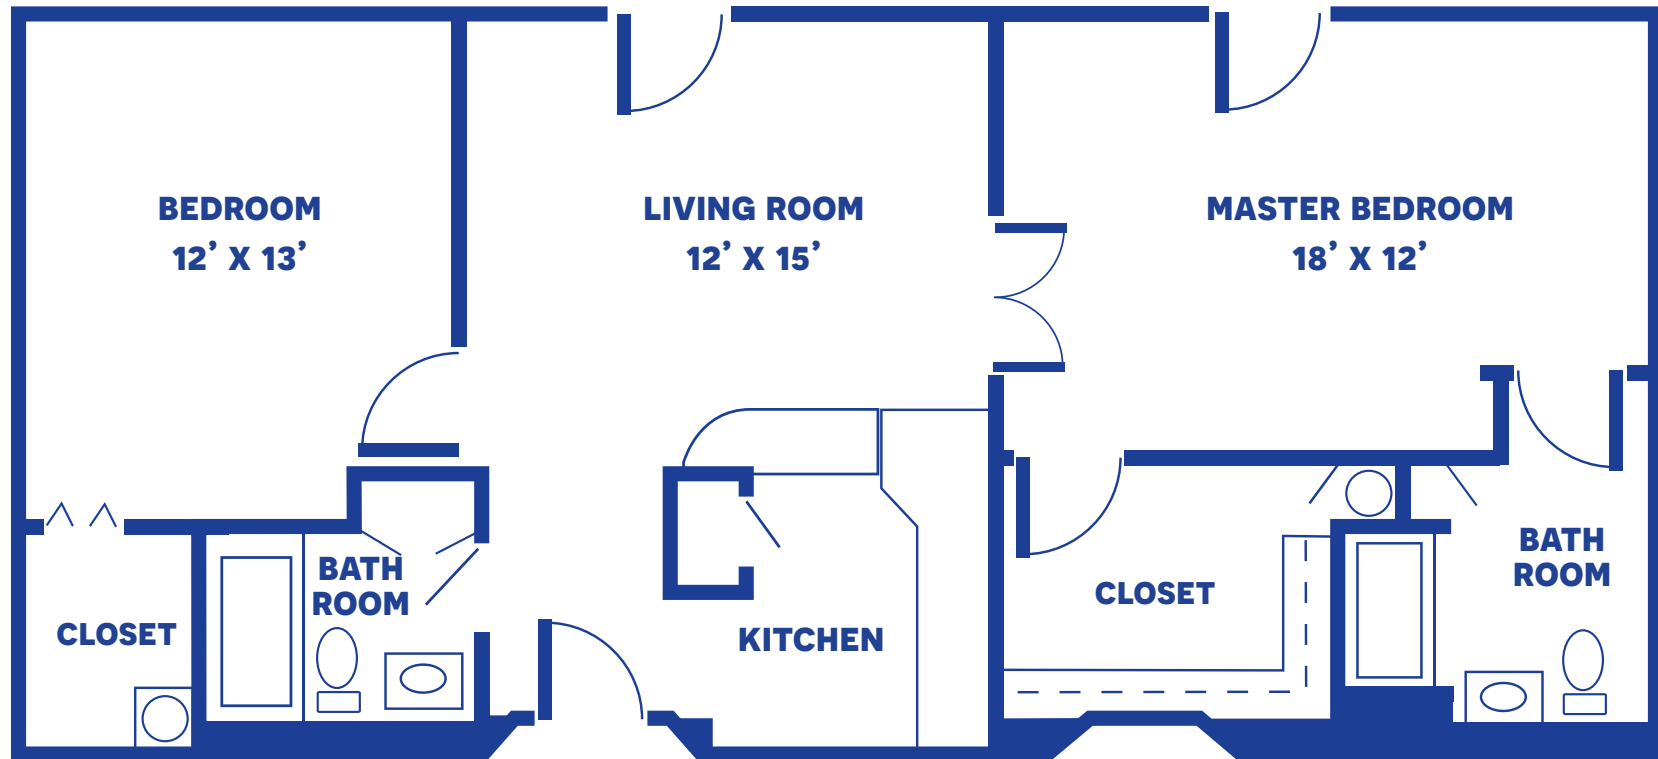

TRUSLER PLAZA: THE SYCAMORE

TWO-BEDROOM DELUXE APARTMENT / 953 SQUARE FEET

Floor plans may vary slightly and are not to scale.

2300 INDUSTRIAL RD, EMPORIA, KS 66801 • WWW.EMPORIAPRESBYTERIANMANOR.ORG

EMPORIA
Presbyterian Manor®