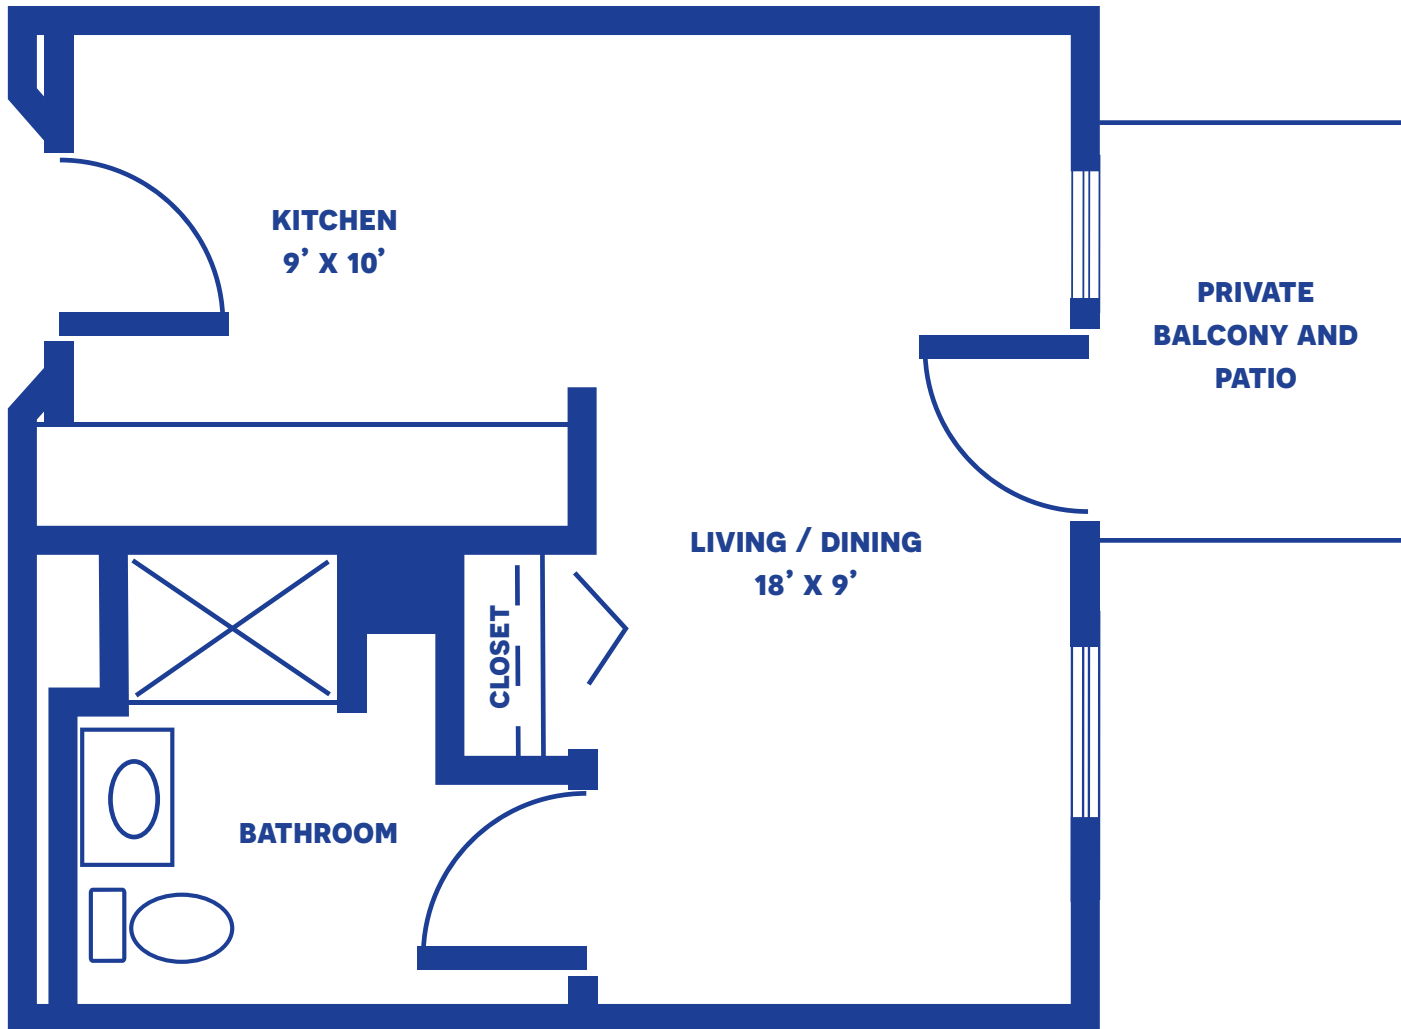

TRUSLER PLAZA: THE REDBUD

STUDIO APARTMENT / 379 SQUARE FEET

Floor plans may vary slightly and are not to scale.

2300 INDUSTRIAL RD, EMPORIA, KS 66801 • WWW.EMPORIAPRESBYTERIANMANOR.ORG

EMPORIA
Presbyterian Manor®