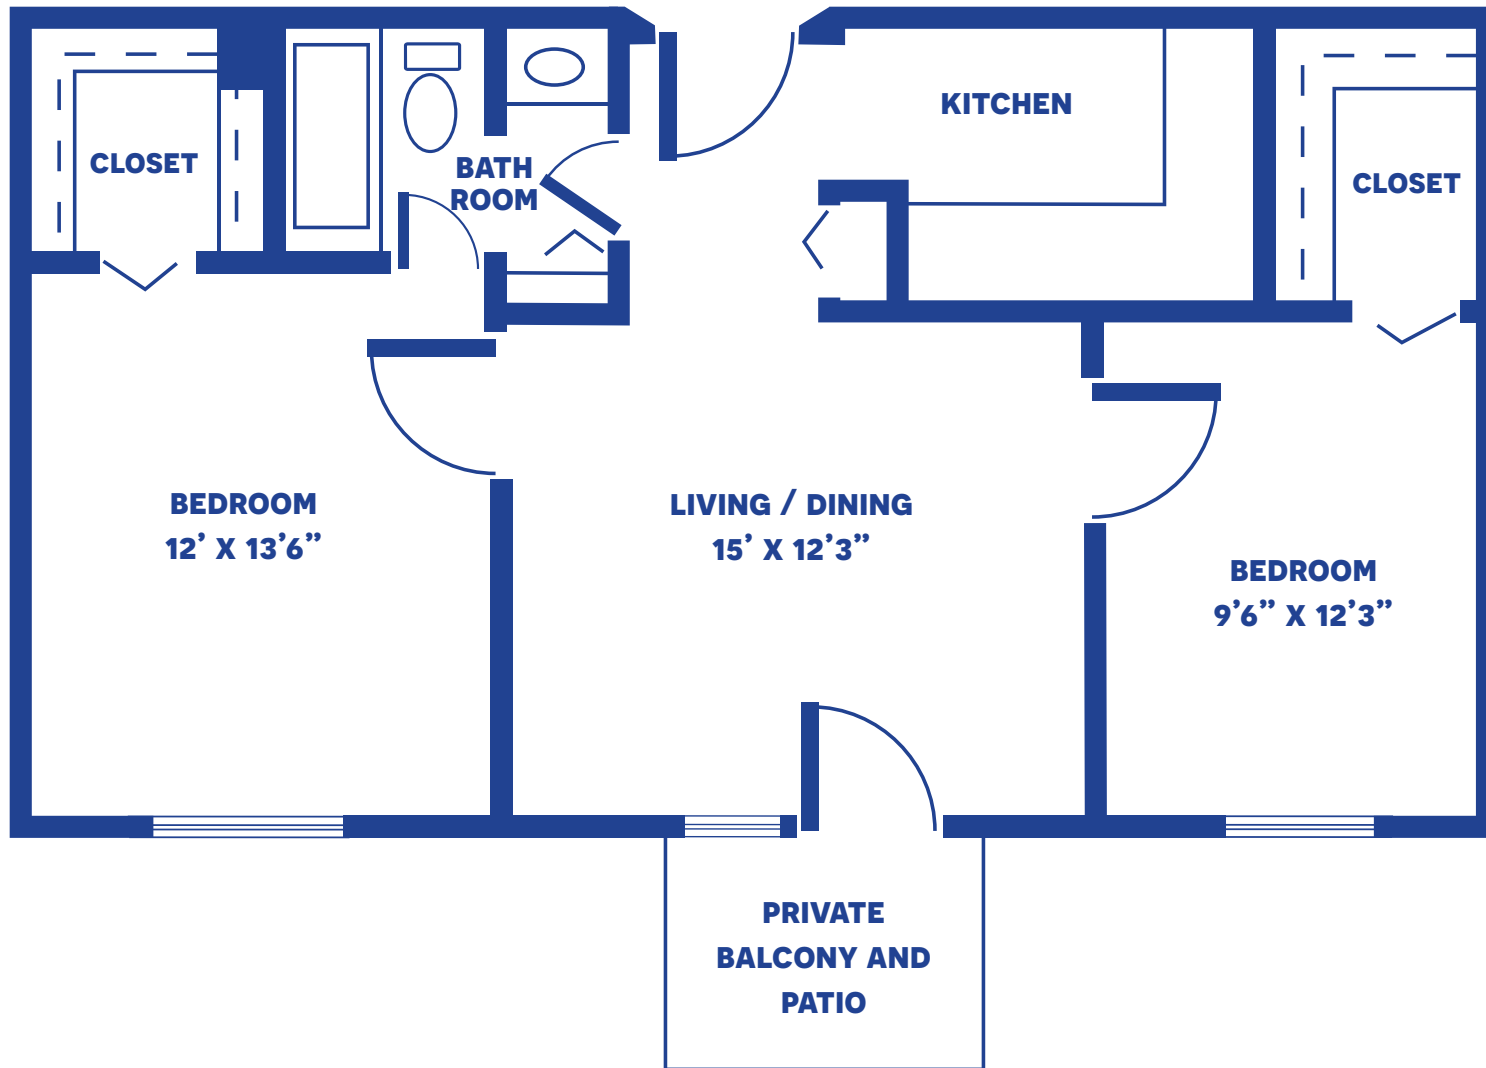

TRUSLER PLAZA: THE MAGNOLIA

TWO-BEDROOM APARTMENT / 779 SQUARE FEET

Floor plans may vary slightly and are not to scale.