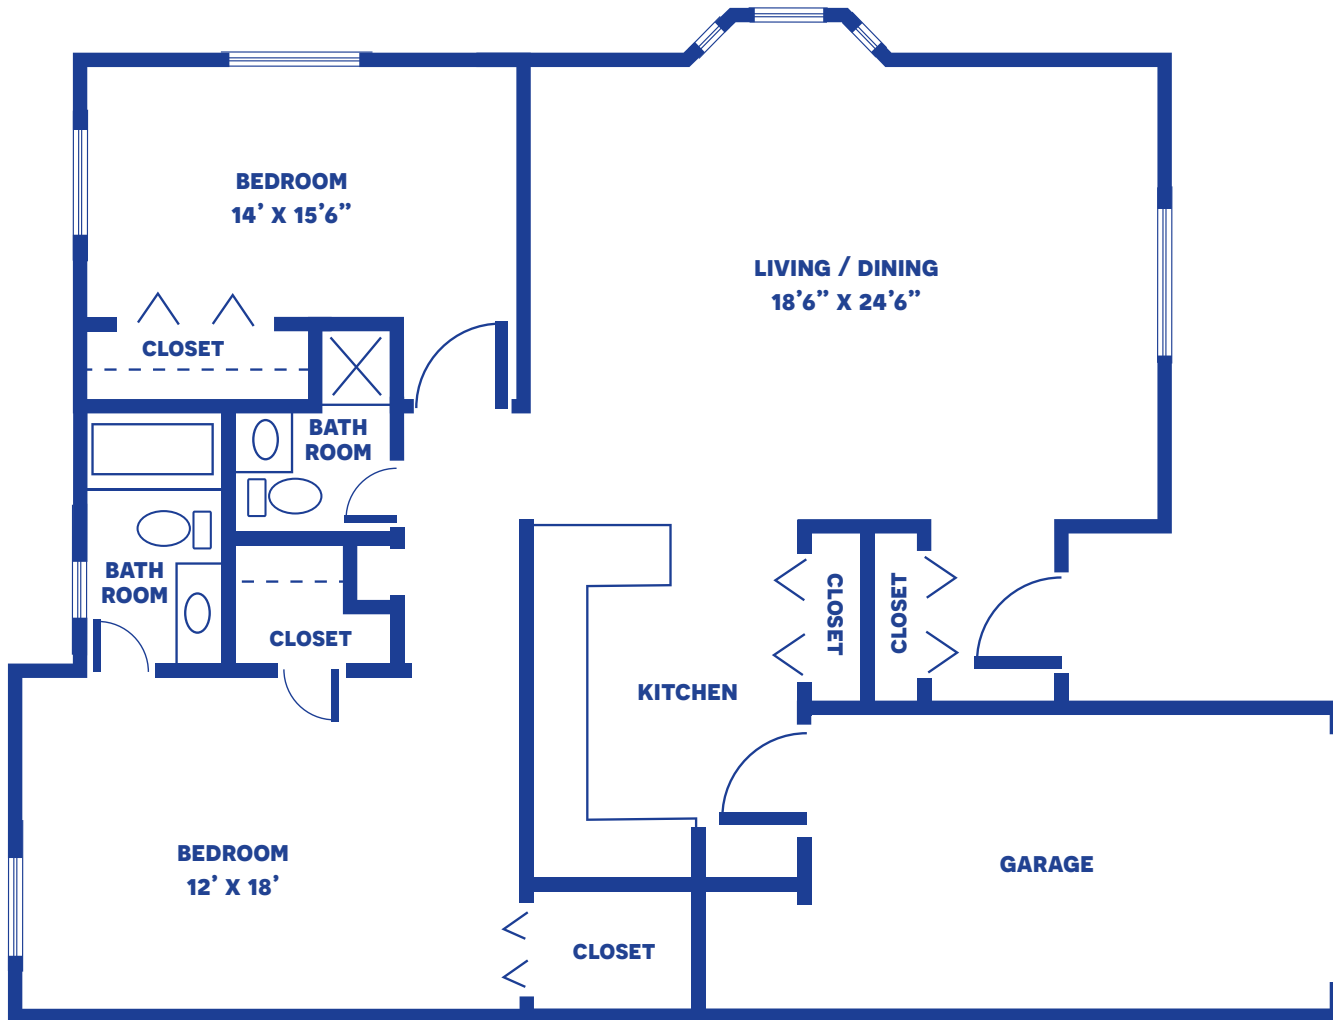

FOX RIDGE VILLA

TWO-BEDROOM TOWNHOME / 1,300 SQUARE FEET

Floor plans may vary slightly and are not to scale.