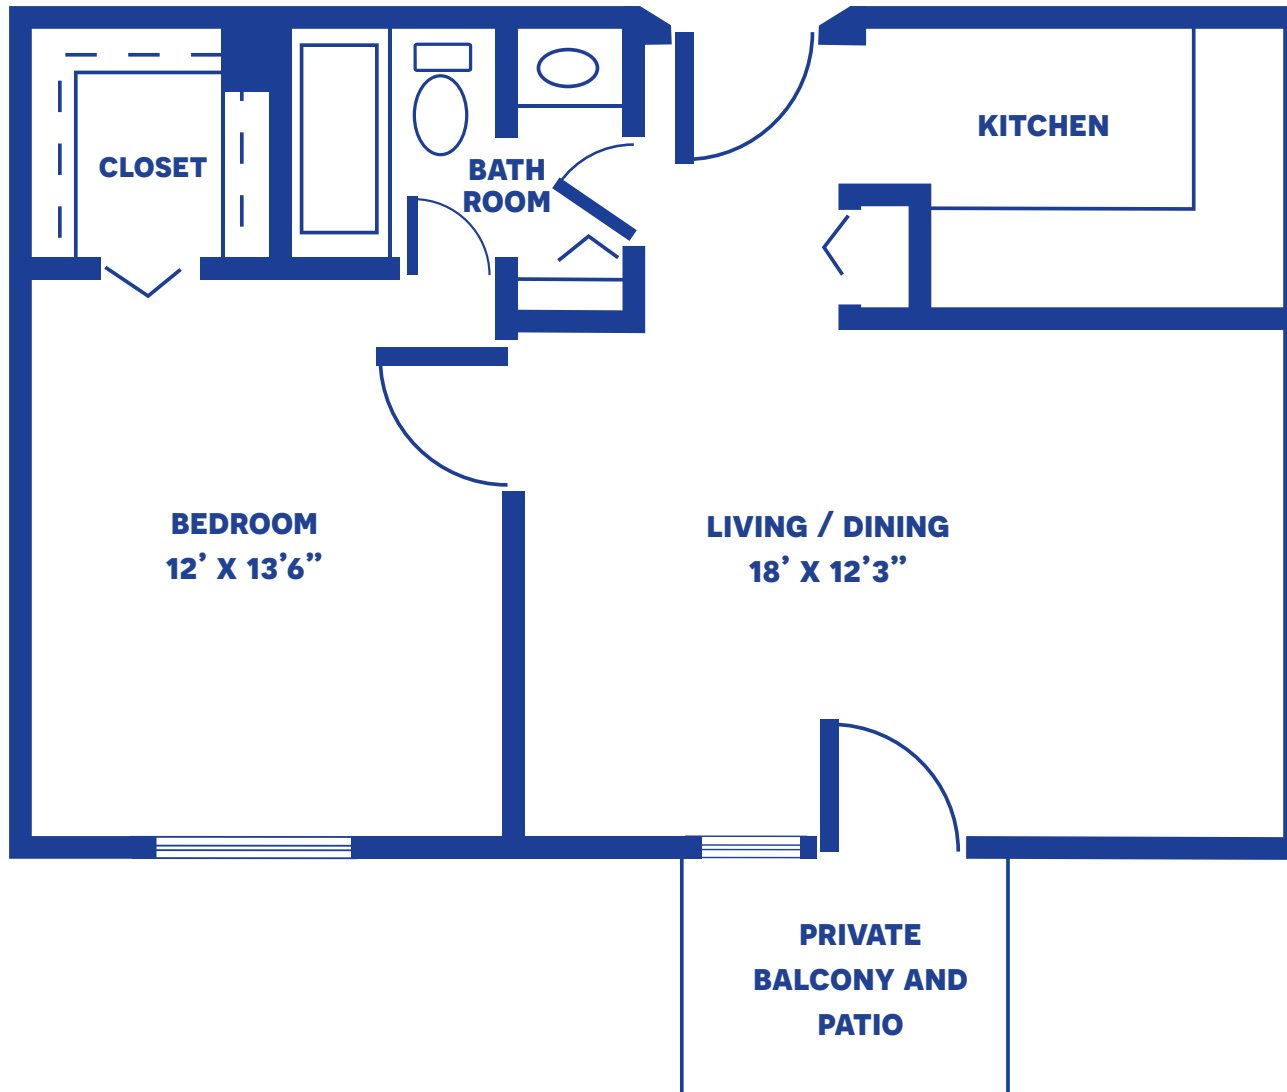

# TRUSLER PLAZA: THE ELM

ONE-BEDROOM APARTMENT / 574 SQUARE FEET

Floor plans may vary slightly and are not to scale.