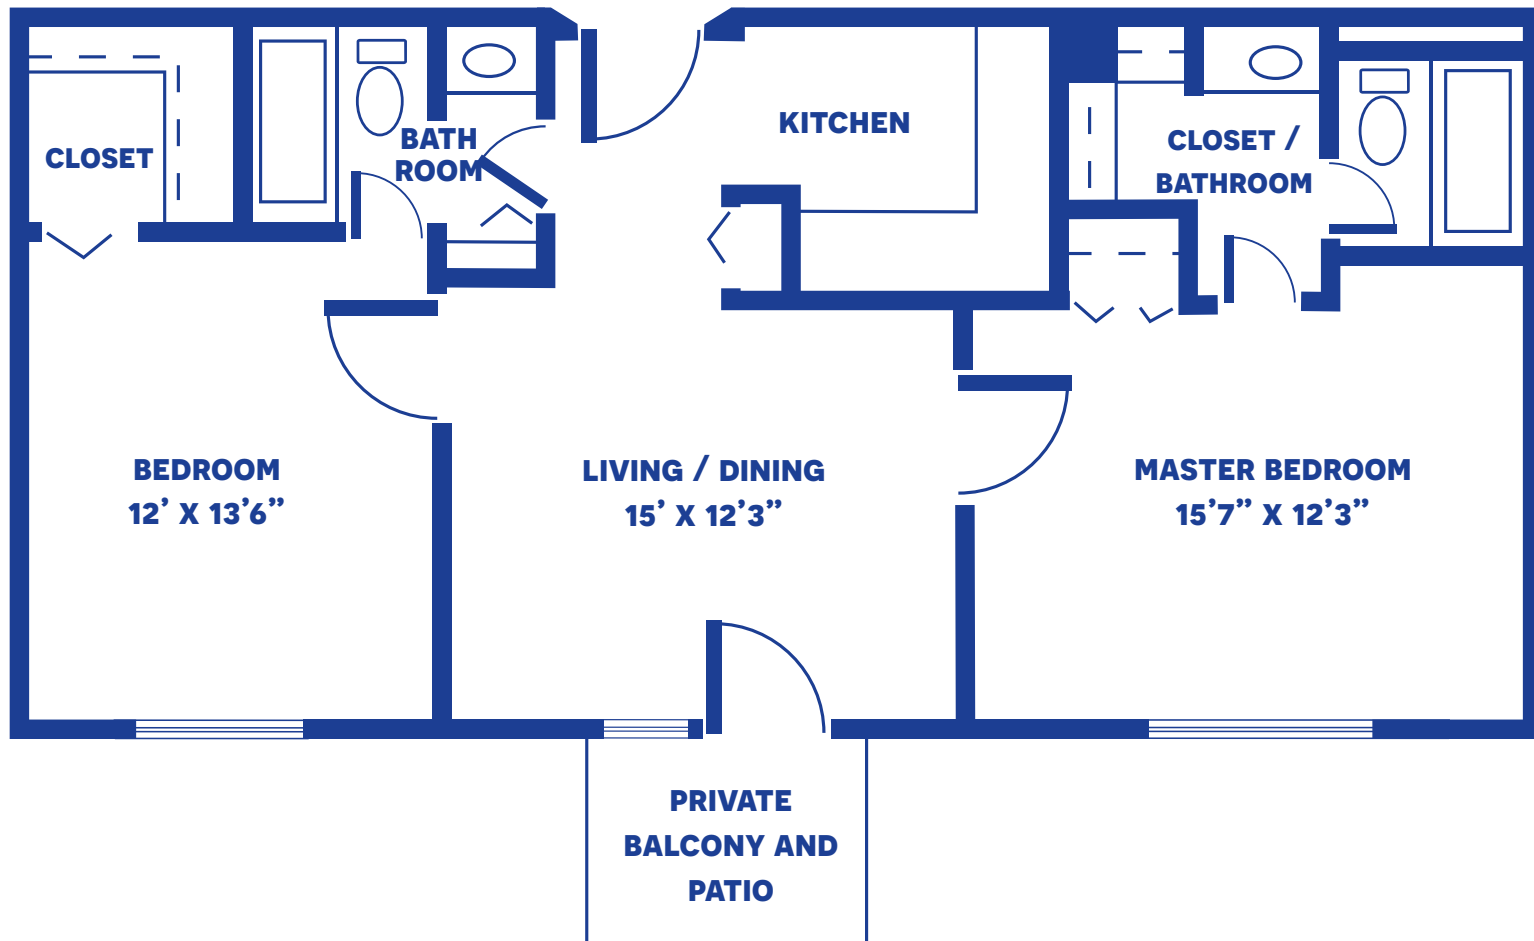

THE WILDFLOWER

TWO-BEDROOM LARGE APARTMENT / 902 SQUARE FEET

Floor plans may vary slightly and are not to scale.