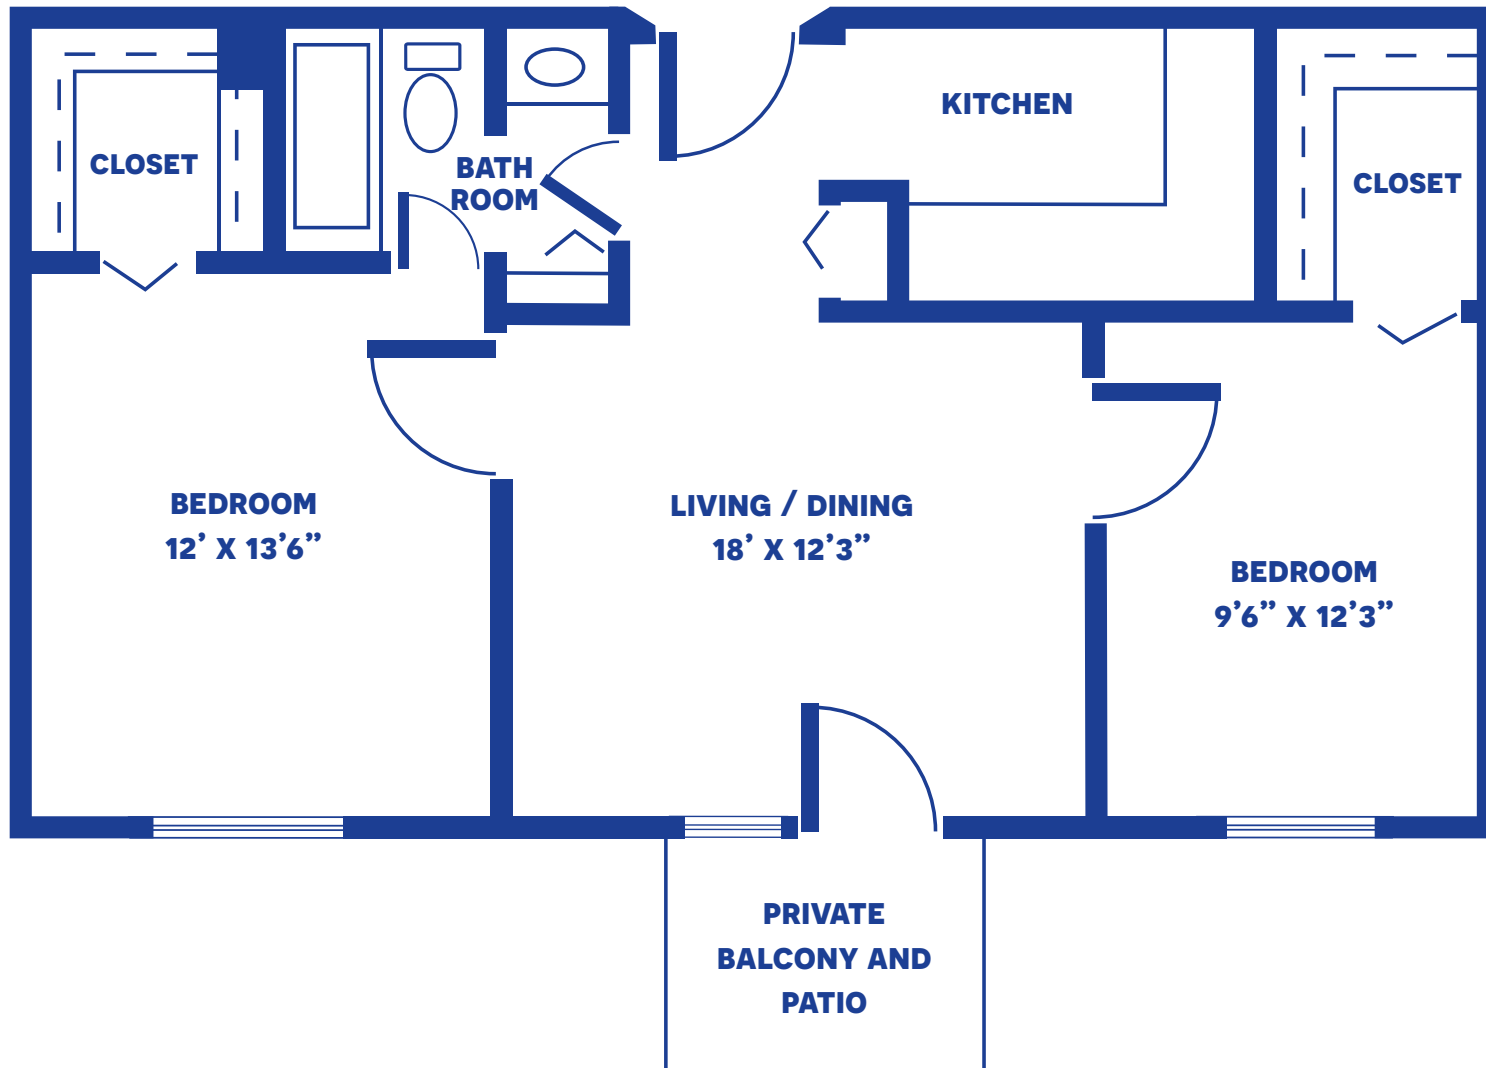

# THE SUNFLOWER

## TWO-BEDROOM APARTMENT / 779 SQUARE FEET

Floor plans may vary slightly and are not to scale.

2300 INDUSTRIAL RD, EMPORIA, KS 66801 • [WWW.EMPORIAPRESBYTERIANMANOR.ORG](http://WWW.EMPORIAPRESBYTERIANMANOR.ORG)

**EMPORIA**  
Presbyterian Manor®