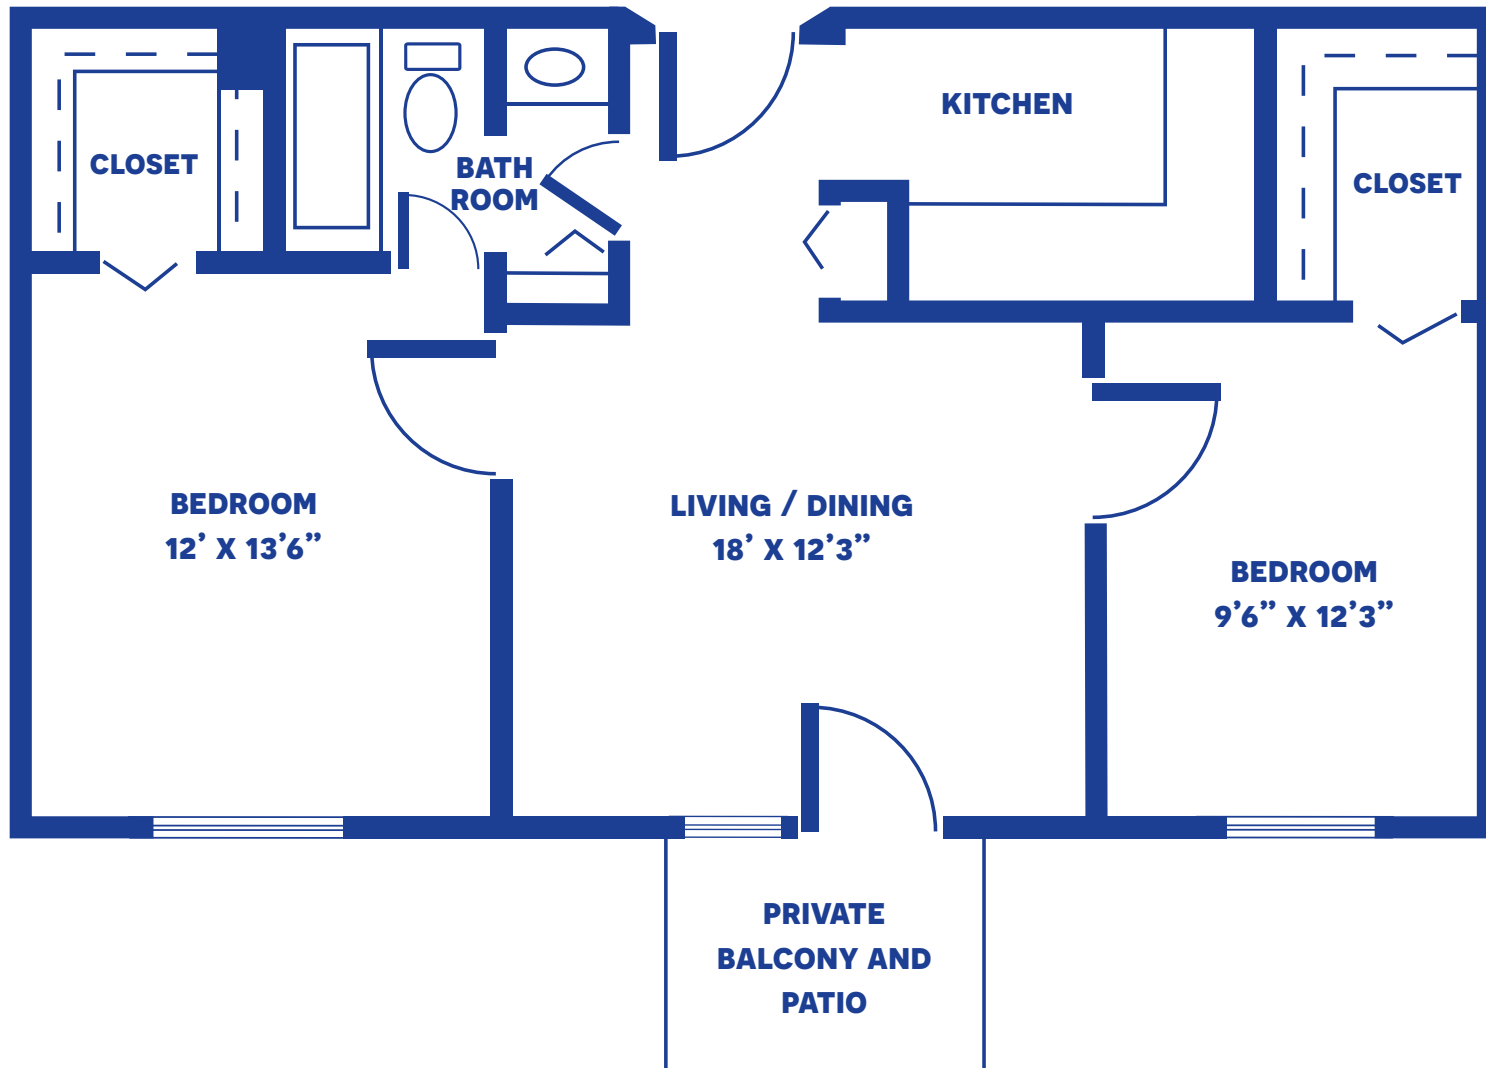

THE ASTER

STUDIO APARTMENT / 379 SQUARE FEET

Floor plans may vary slightly and are not to scale.

THE DAYLILY

ONE-BEDROOM APARTMENT / 574 SQUARE FEET

Floor plans may vary slightly and are not to scale.

THE SUNFLOWER

TWO-BEDROOM APARTMENT / 779 SQUARE FEET

Floor plans may vary slightly and are not to scale.

THE WILDFLOWER

TWO-BEDROOM LARGE APARTMENT / 902 SQUARE FEET

Floor plans may vary slightly and are not to scale.