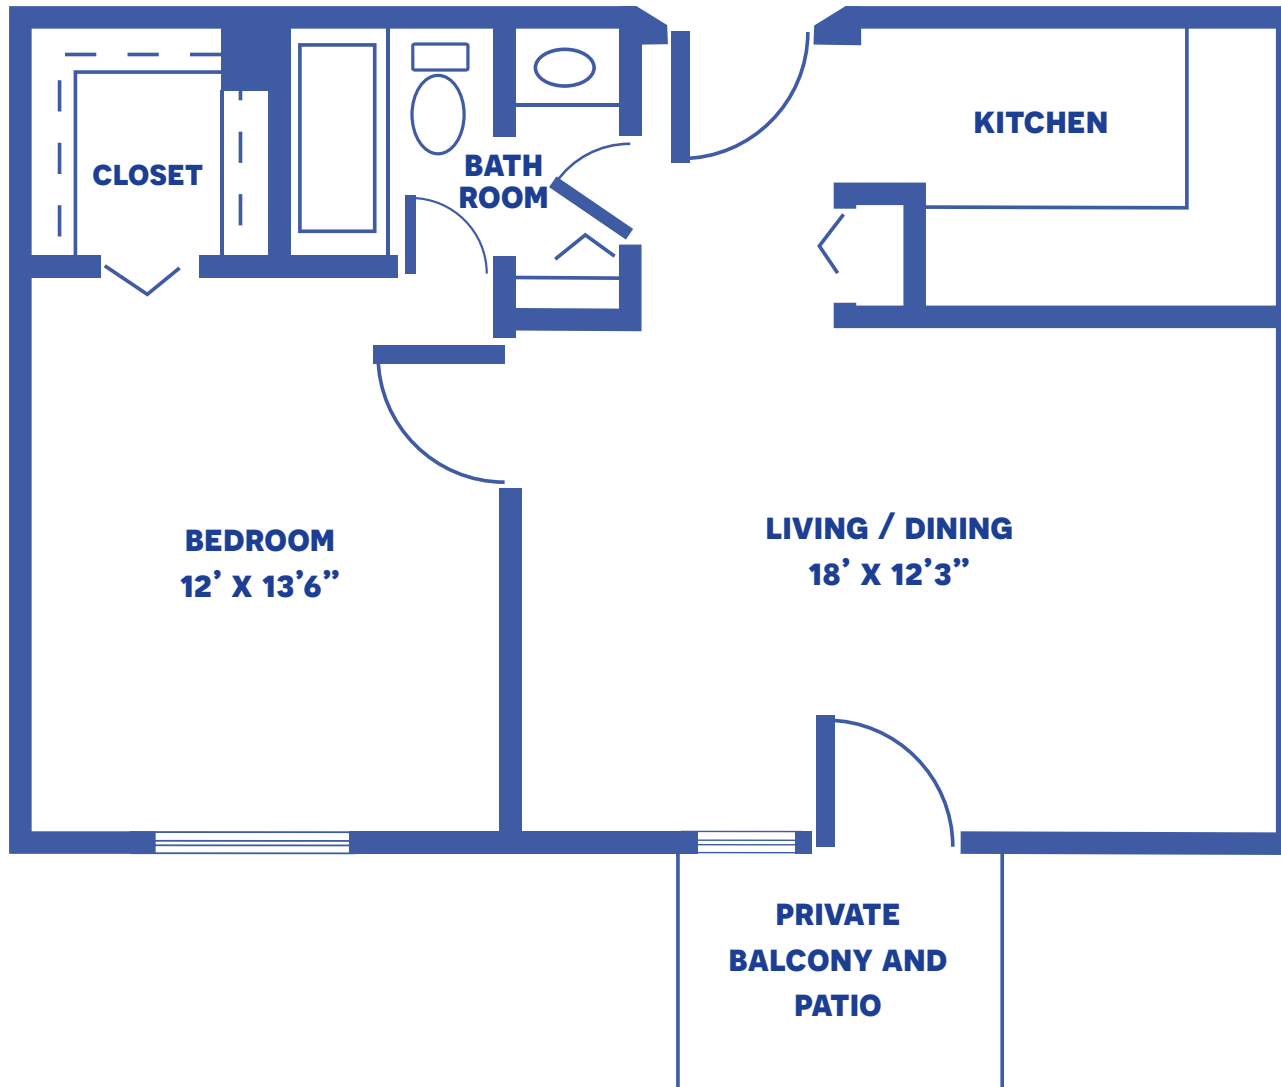

THE ASTER

STUDIO APARTMENT / 379 SQUARE FEET

Floor plans may vary slightly and are not to scale.

THE DAYLILY

ONE-BEDROOM APARTMENT / 574 SQUARE FEET

Floor plans may vary slightly and are not to scale.

THE SUNFLOWER

TWO-BEDROOM APARTMENT / 779 SQUARE FEET

Floor plans may vary slightly and are not to scale.

THE WILDFLOWER

TWO-BEDROOM LARGE APARTMENT / 902 SQUARE FEET

Floor plans may vary slightly and are not to scale.