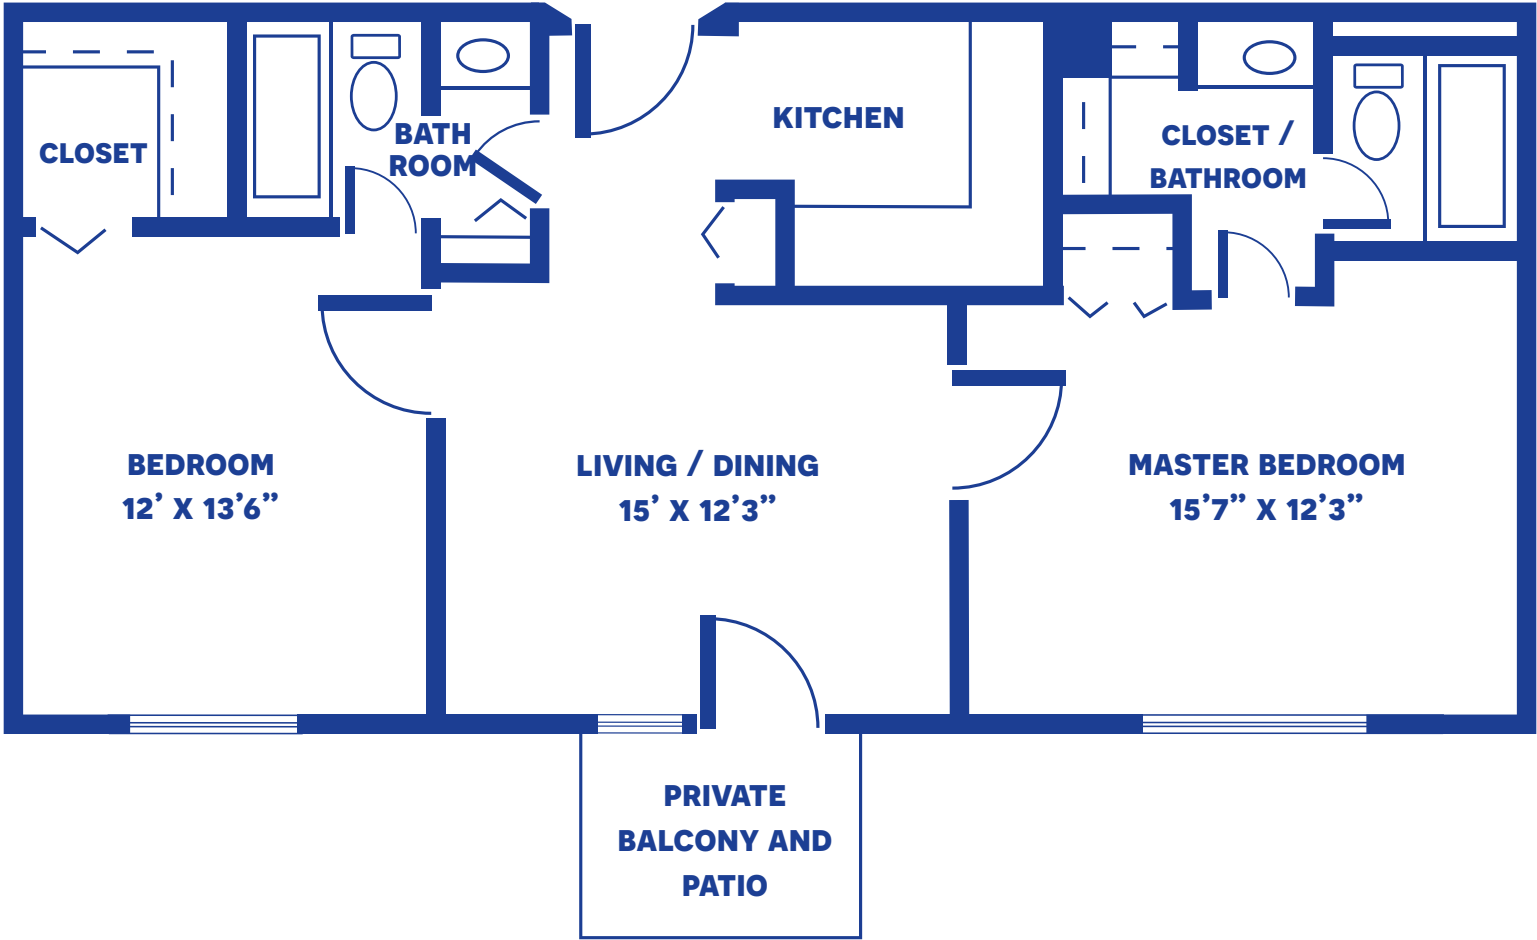

THE ASTER

STUDIO APARTMENT / 379 SQUARE FEET

Floor plans may vary slightly and are not to scale.

THE DAYLILY

ONE-BEDROOM APARTMENT / 574 SQUARE FEET

Floor plans may vary slightly and are not to scale.

THE SUNFLOWER

TWO-BEDROOM APARTMENT / 779 SQUARE FEET

Floor plans may vary slightly and are not to scale.

THE WILDFLOWER

TWO-BEDROOM LARGE APARTMENT / 902 SQUARE FEET

Floor plans may vary slightly and are not to scale.