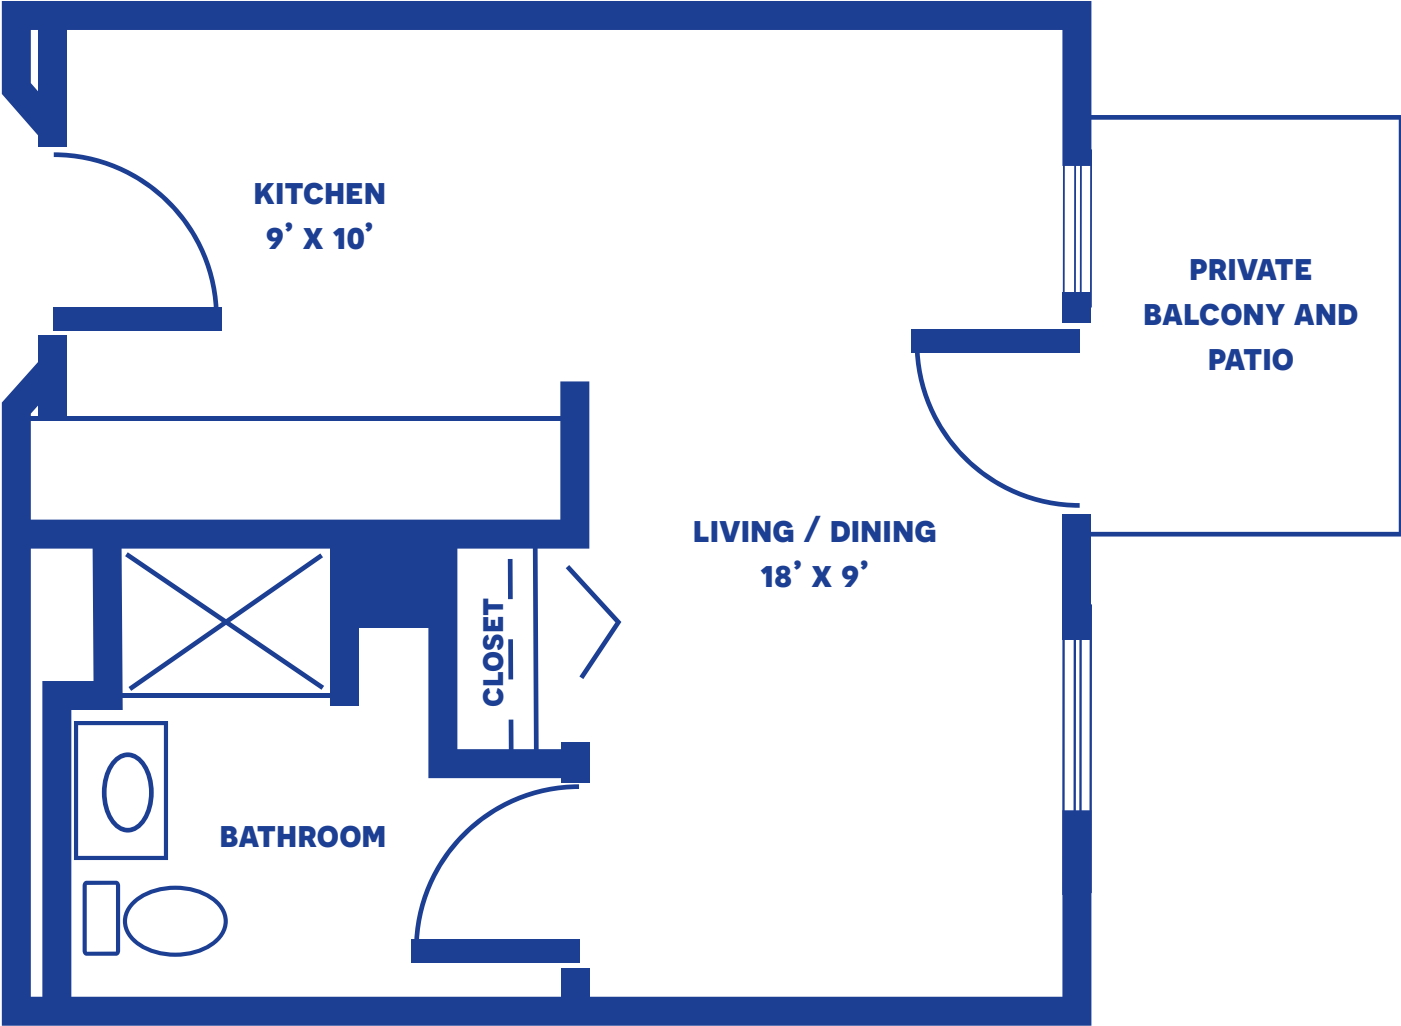

THE ASTER

STUDIO APARTMENT / 379 SQUARE FEET

Floor plans may vary slightly and are not to scale.

THE DAYLILY

ONE-BEDROOM APARTMENT / 574 SQUARE FEET

Floor plans may vary slightly and are not to scale.

THE SUNFLOWER

TWO-BEDROOM APARTMENT / 779 SQUARE FEET

Floor plans may vary slightly and are not to scale.

THE WILDFLOWER

TWO-BEDROOM LARGE APARTMENT / 902 SQUARE FEET

Floor plans may vary slightly and are not to scale.