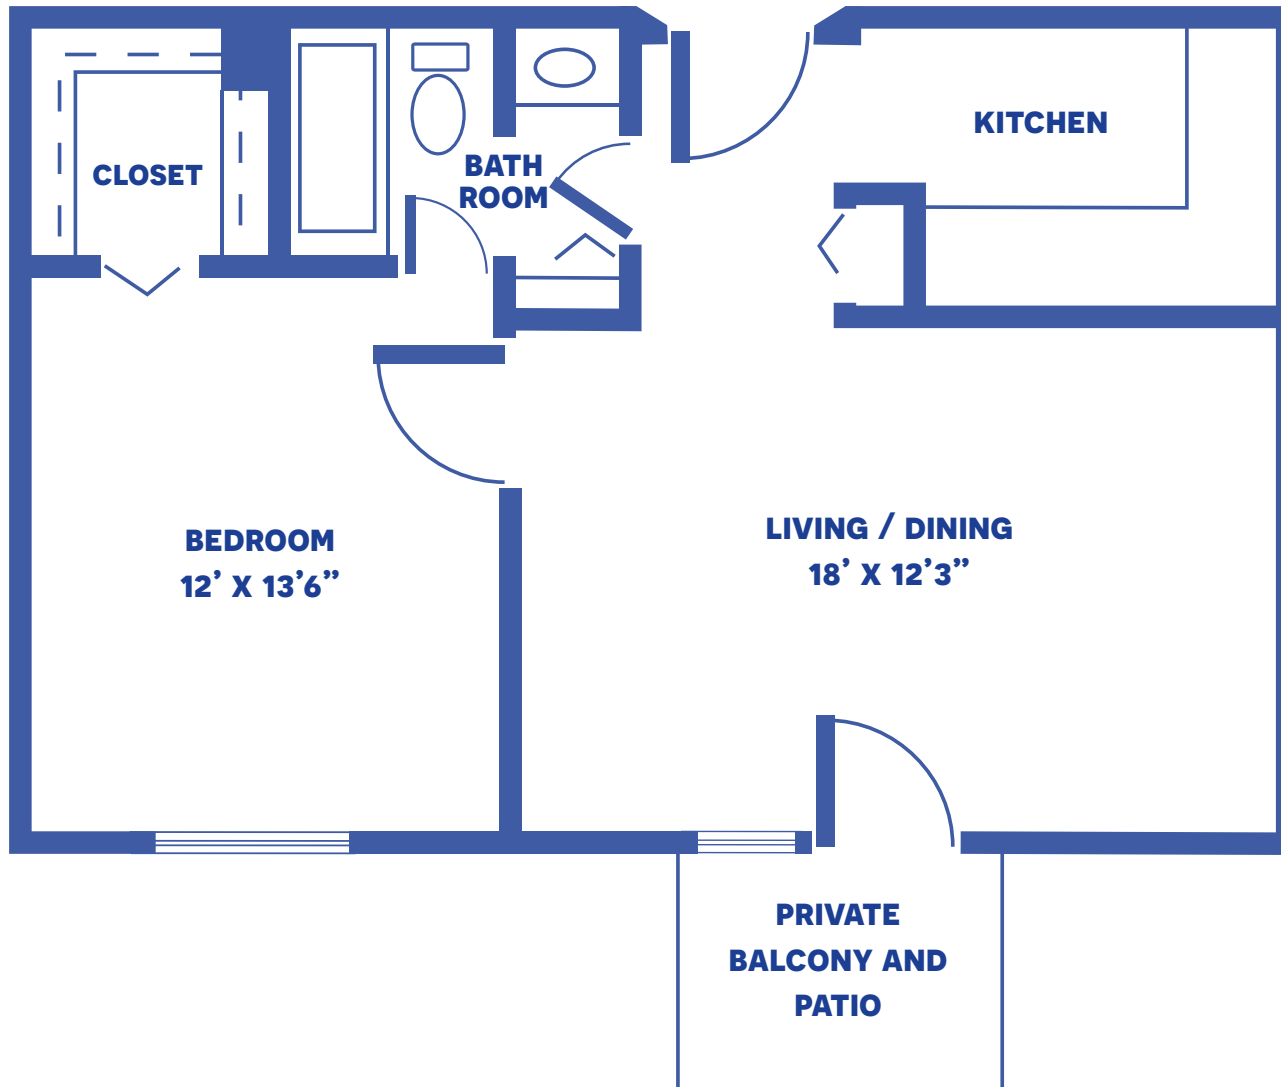

THE DAYLILY

ONE-BEDROOM APARTMENT / 574 SQUARE FEET

Floor plans may vary slightly and are not to scale.