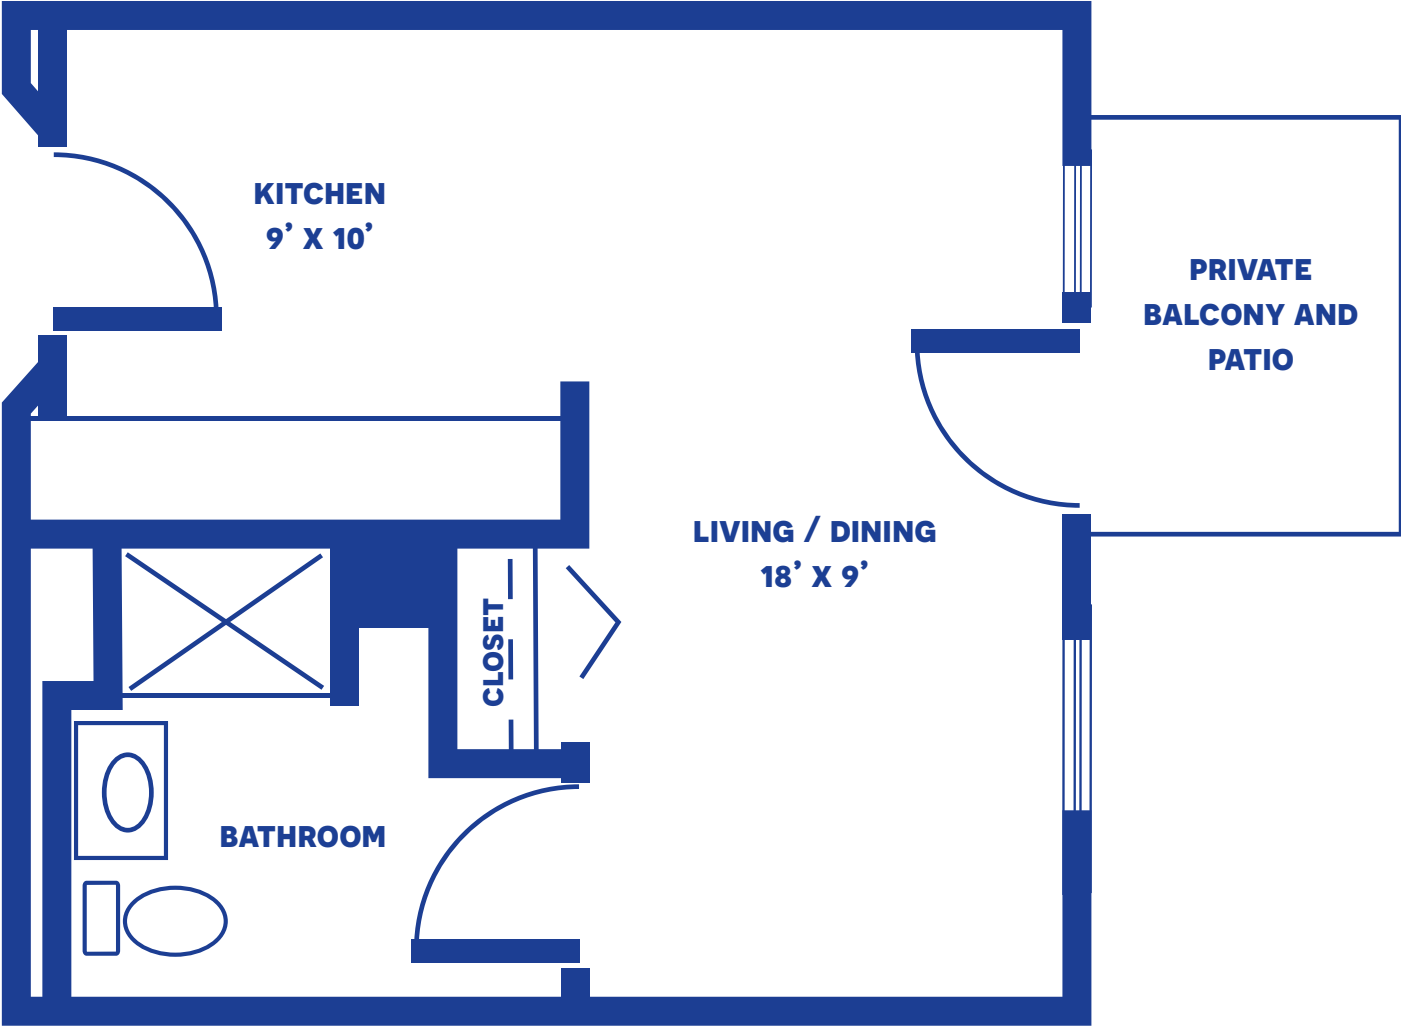

THE ASTER

STUDIO APARTMENT / 379 SQUARE FEET

Floor plans may vary slightly and are not to scale.