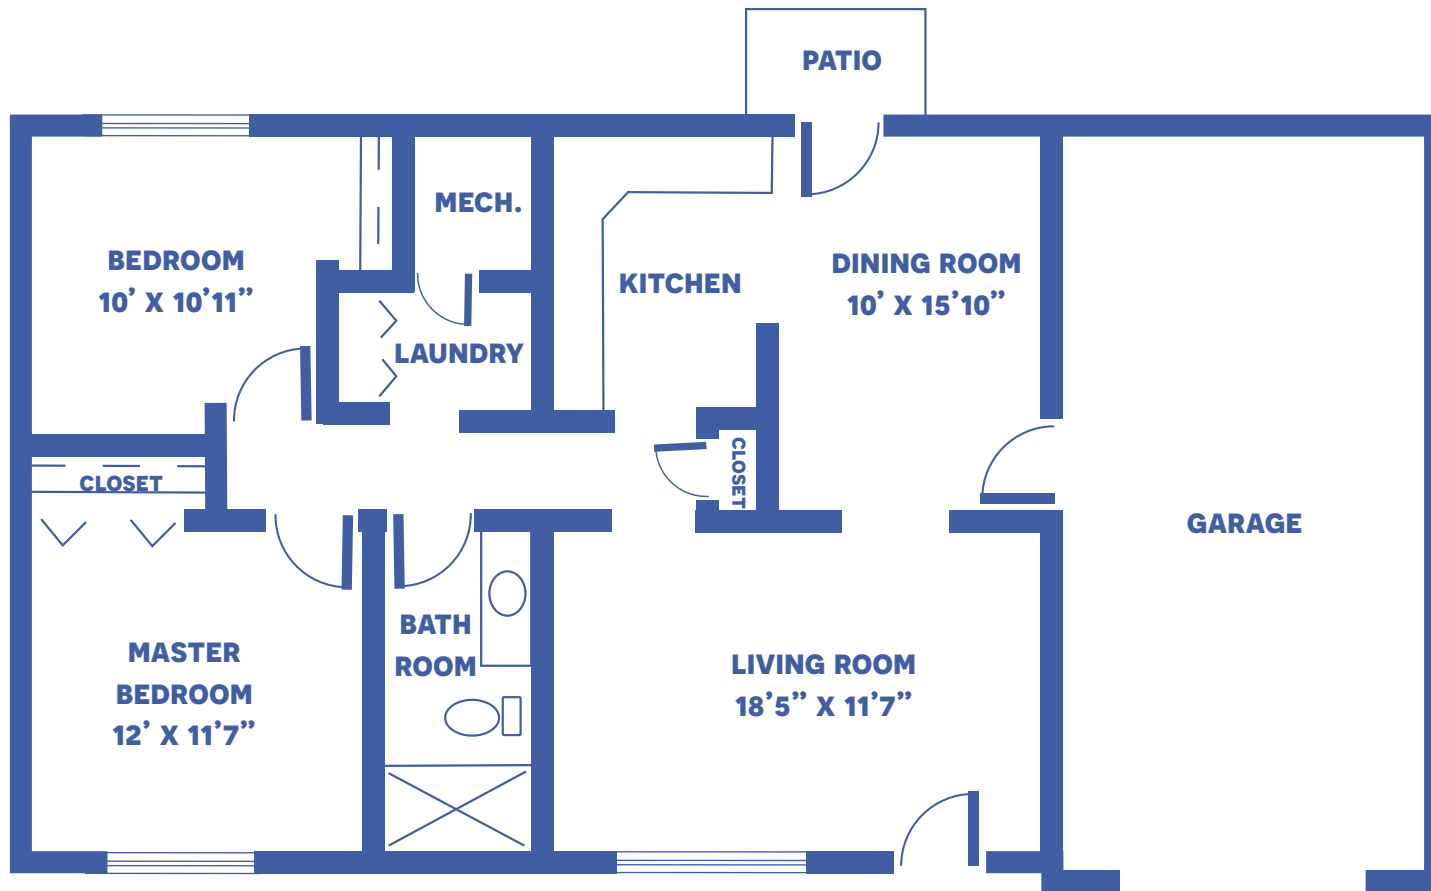

# KREECK ESTATES COTTAGE 2

## TWO-BEDROOM / 987 SQUARE FEET

Floor plans may vary slightly and are not to scale.