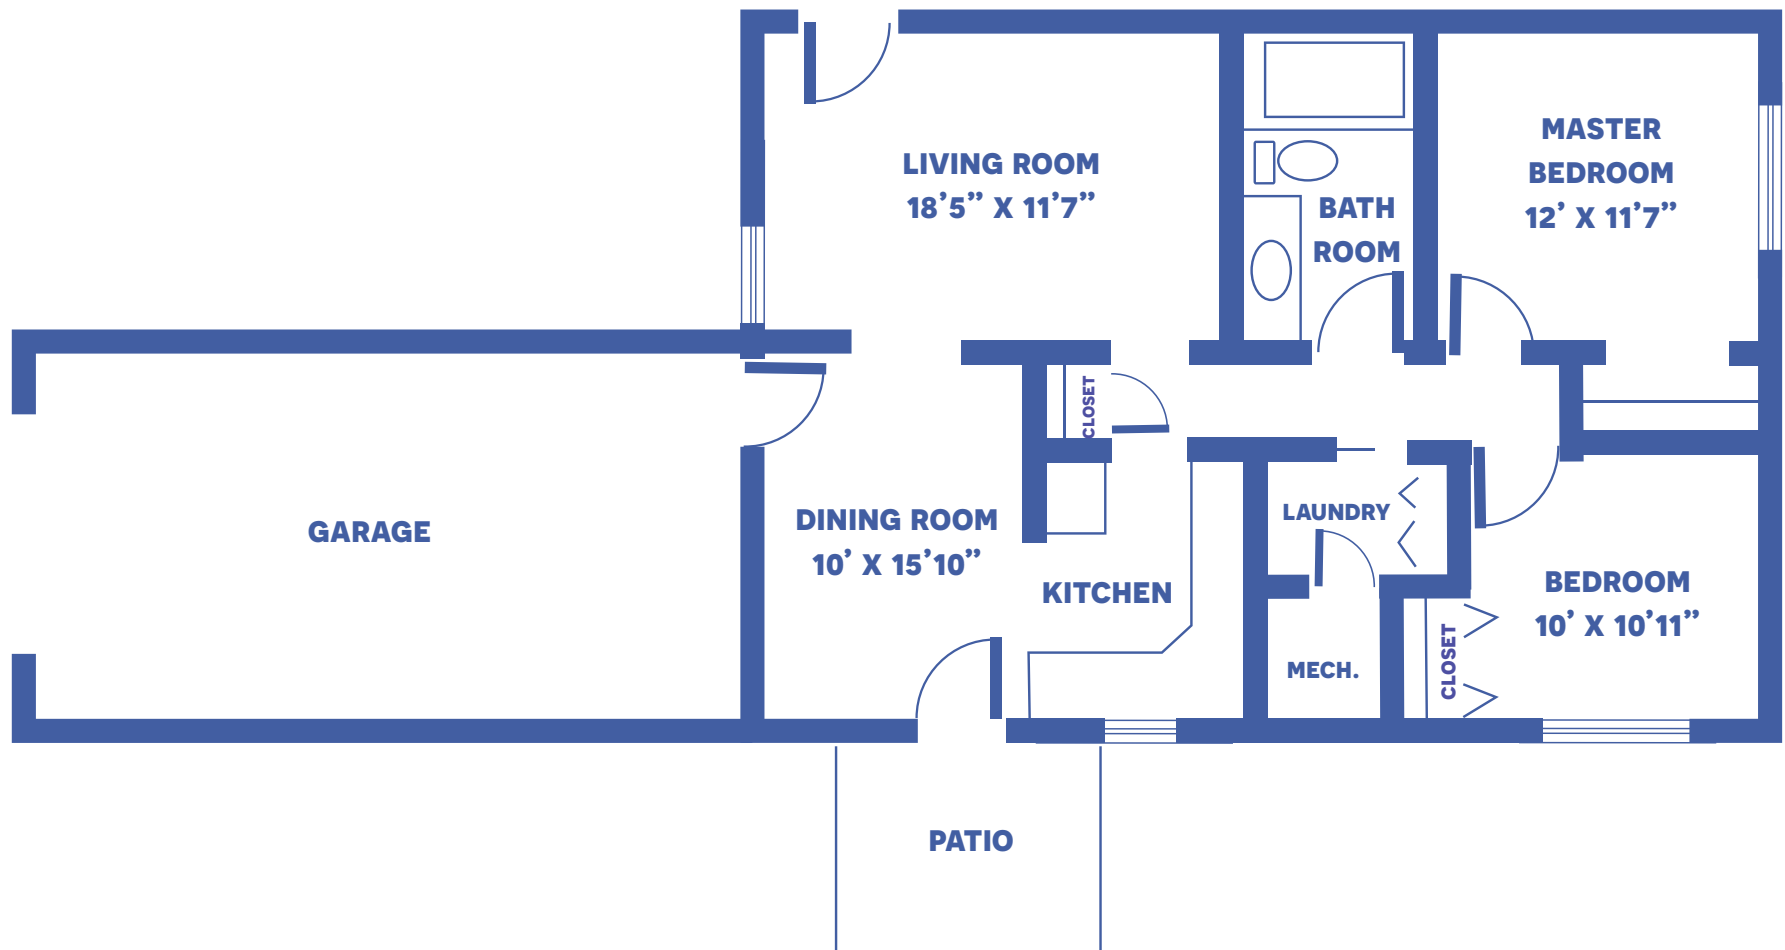

KREECK ESTATES COTTAGE 1

TWO-BEDROOM / 987 SQUARE FEET

Floor plans may vary slightly and are not to scale.