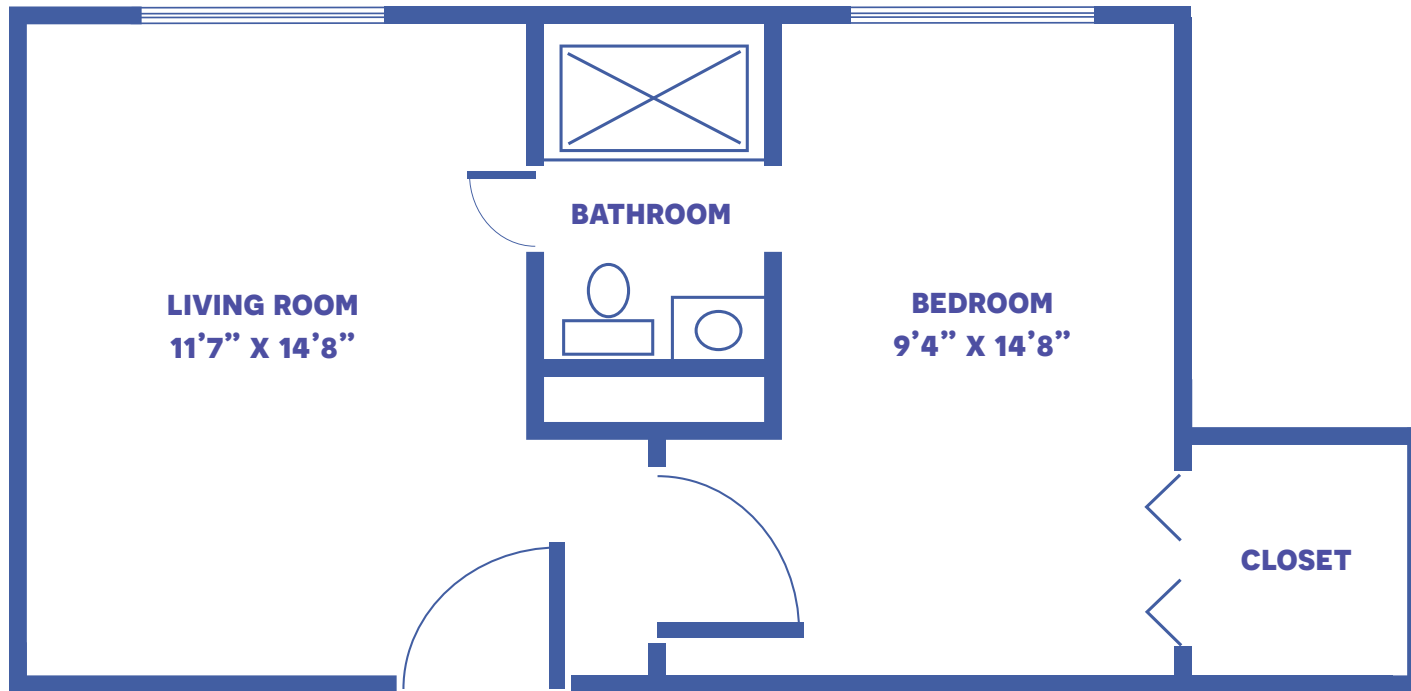

# GARDEN VIEW SUITE

395 SQUARE FEET

*Floor plans may vary slightly and are not to scale.*