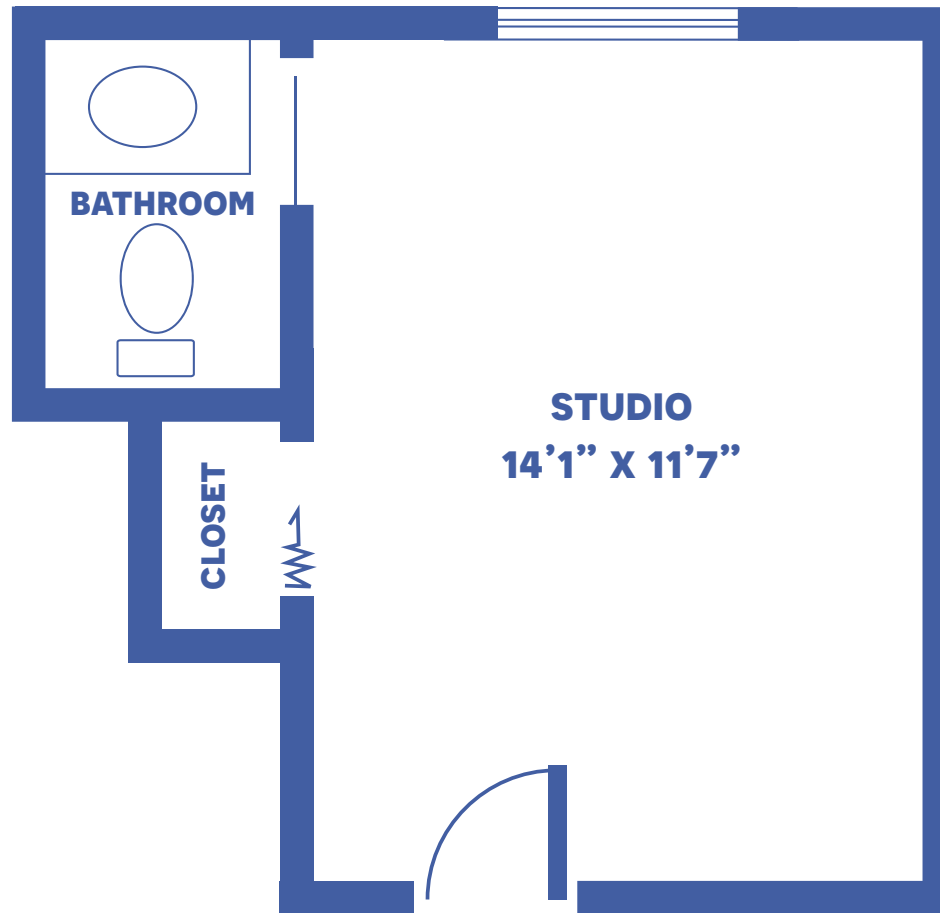

# GARDEN VIEW STUDIO

200 SQUARE FEET

*Floor plans may vary slightly and are not to scale.*