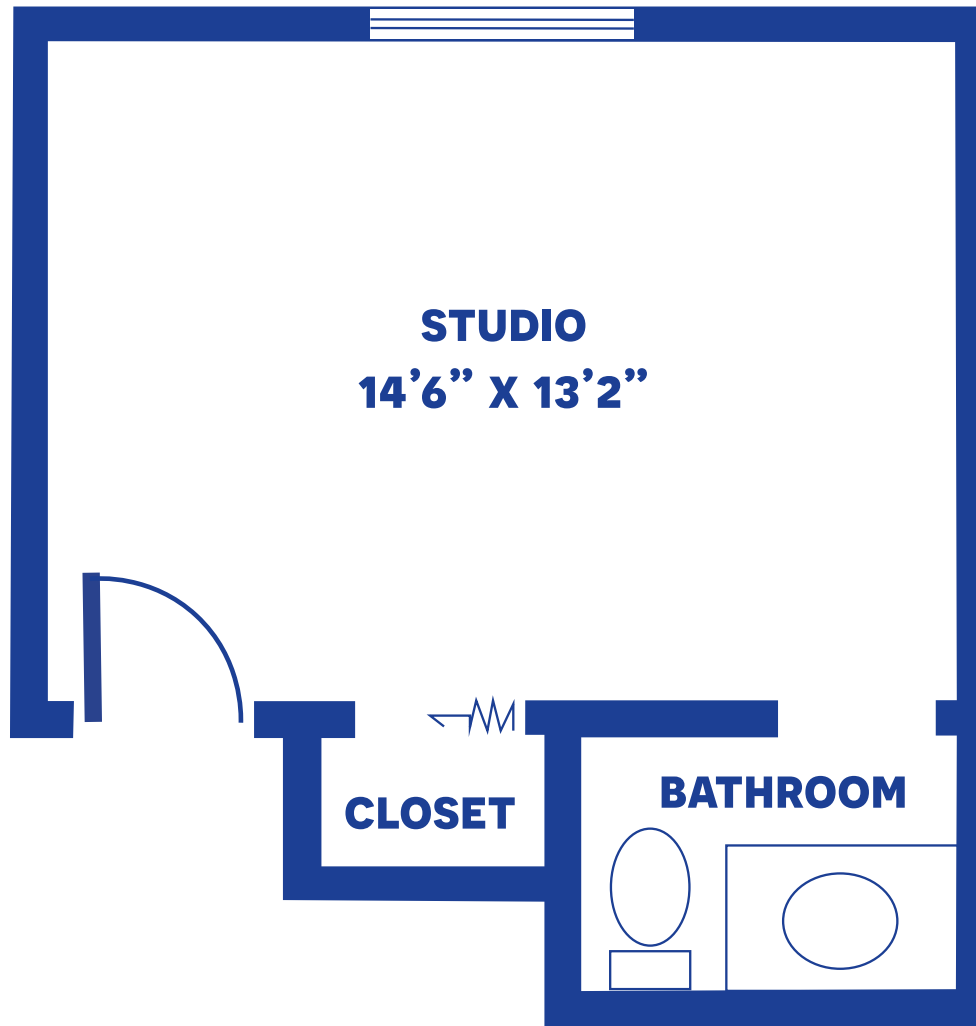

WEST DEXTER STUDIO

225 SQUARE FEET

Floor plans may vary slightly and are not to scale.