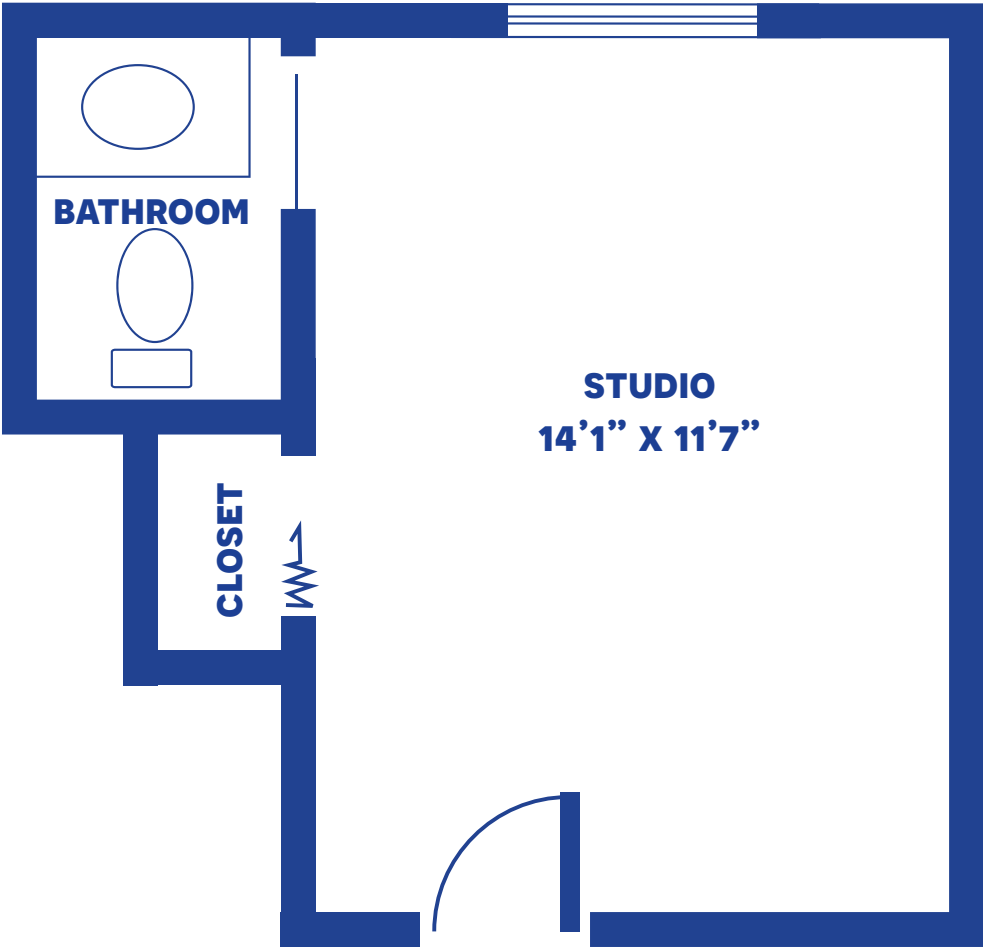

KREECK STUDIO

196 SQUARE FEET

Floor plans may vary slightly and are not to scale.