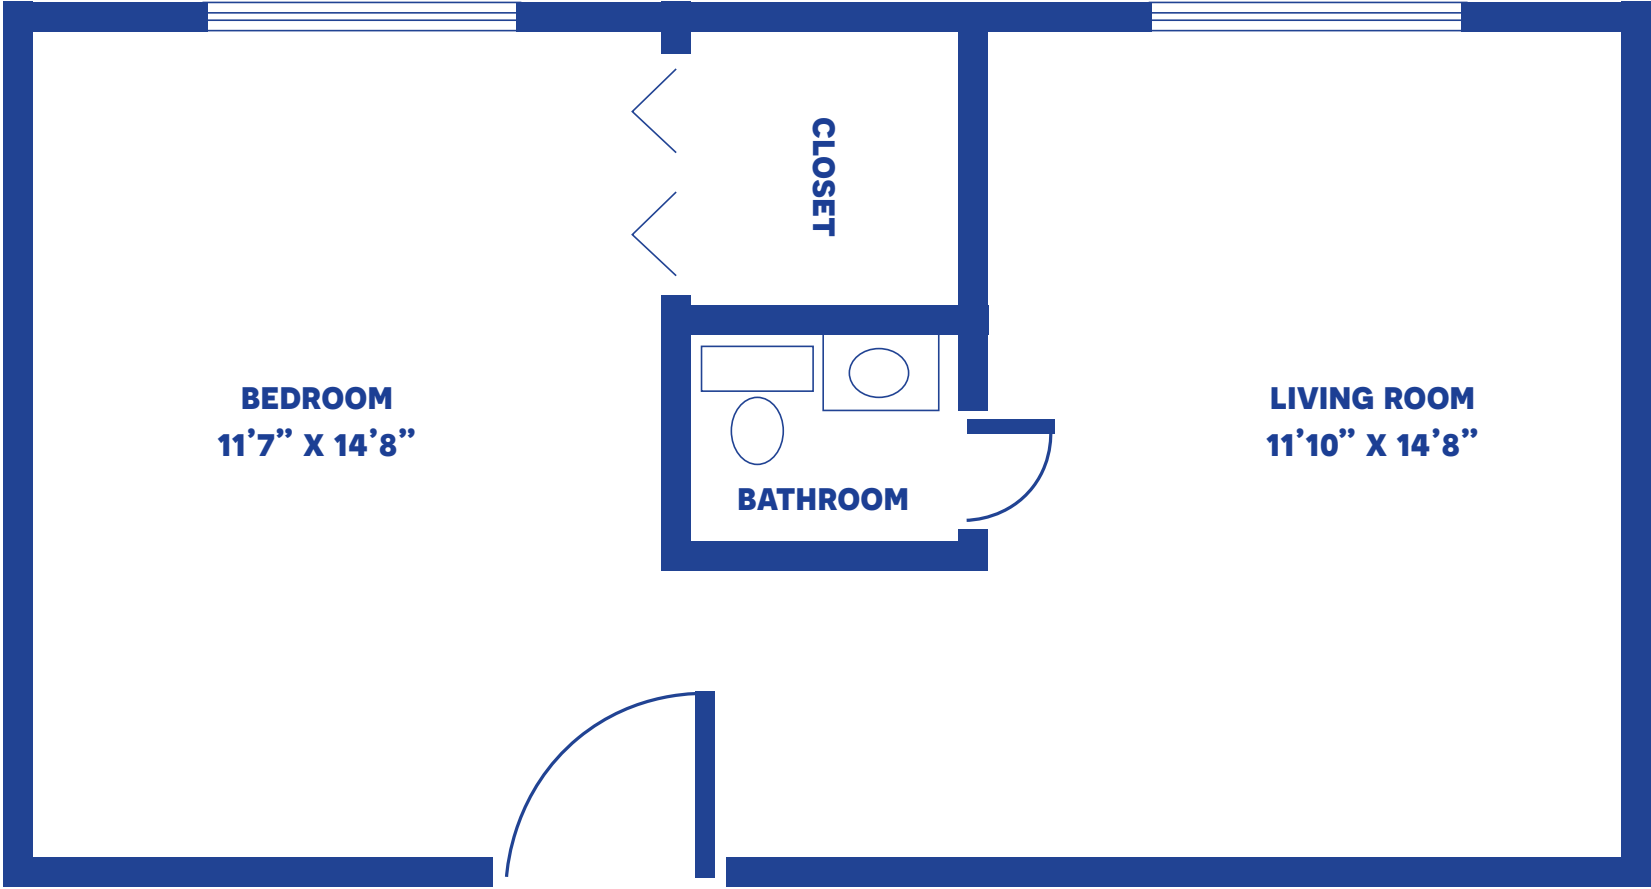

# CRAWFORD SUITE B

1 BEDROOM / 323 SQUARE FEET

Floor plans may vary slightly and are not to scale.