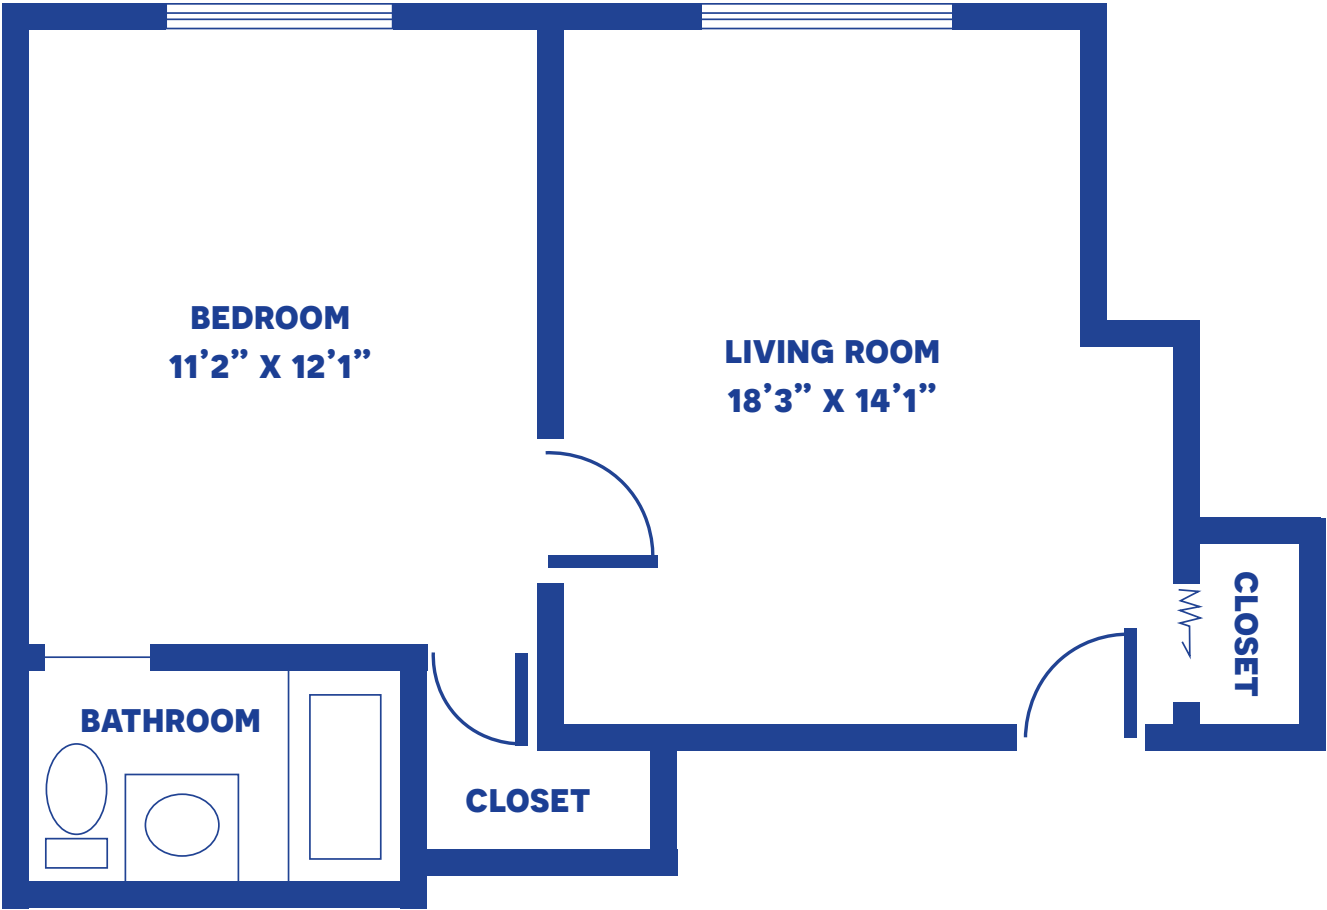

CRAWFORD SUITE A

1 BEDROOM / 385 SQUARE FEET

Floor plans may vary slightly and are not to scale.