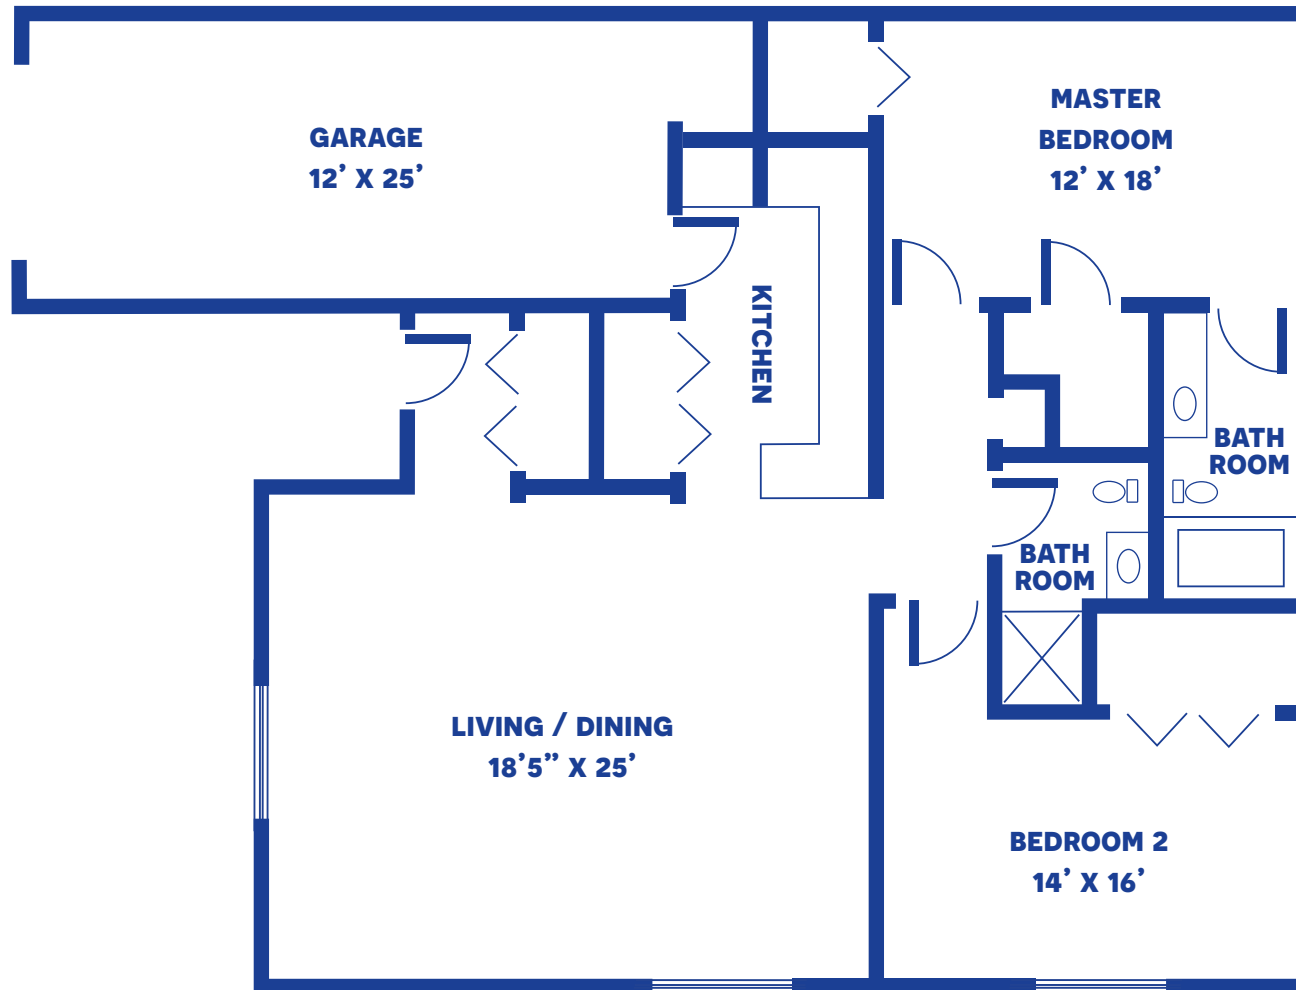

THE WILSON DUPLEX

2 BEDROOM / APPROX. 1,300 SQUARE FEET

Floor plans may vary slightly and are not to scale.