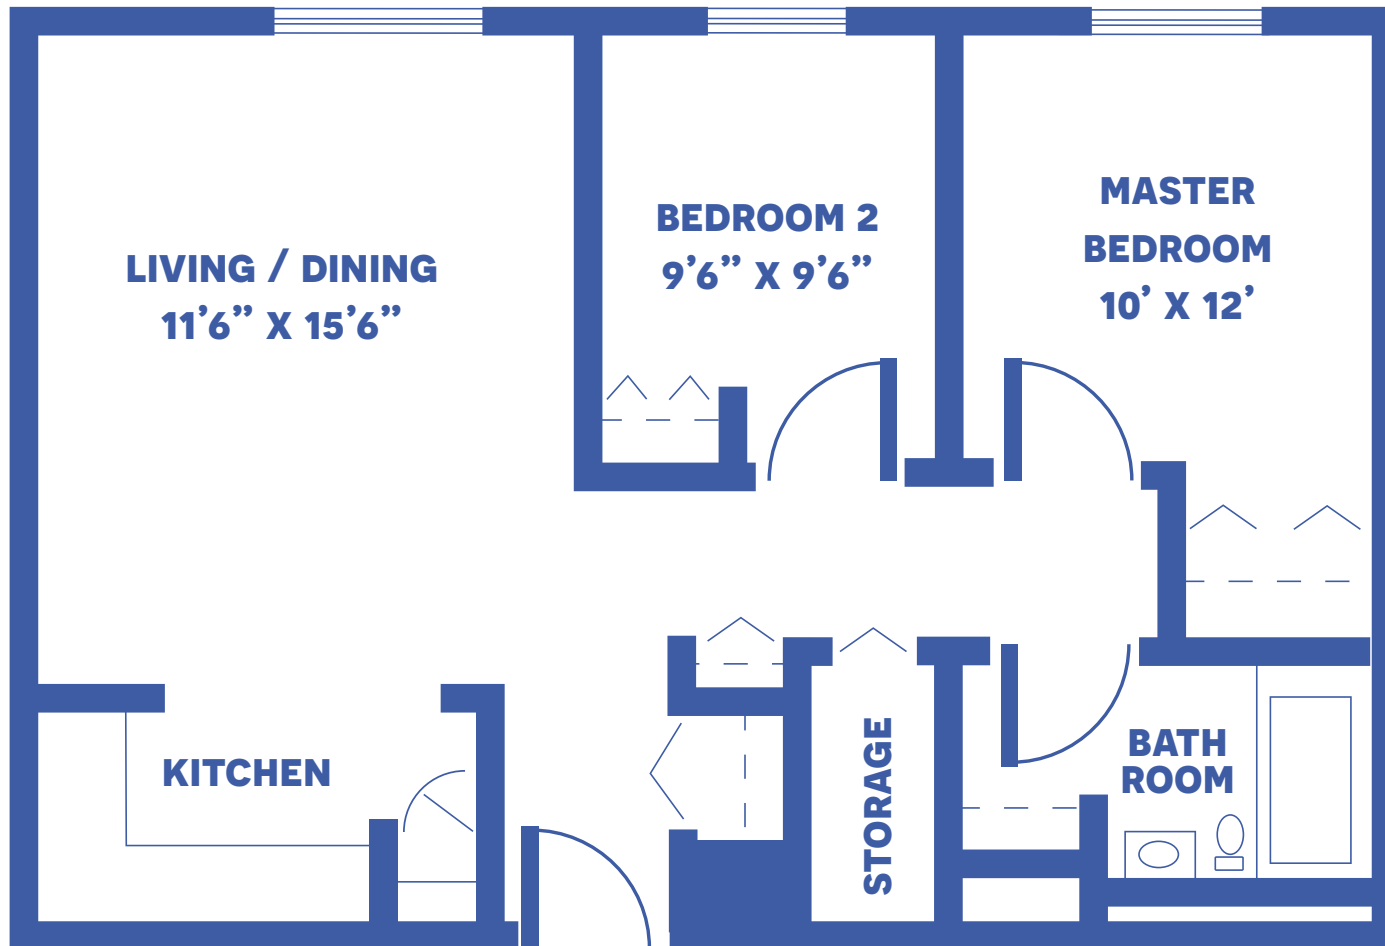

THE WALNUT

2 BEDROOM / APPROX. 705 SQUARE FEET

Floor plans may vary slightly and are not to scale.