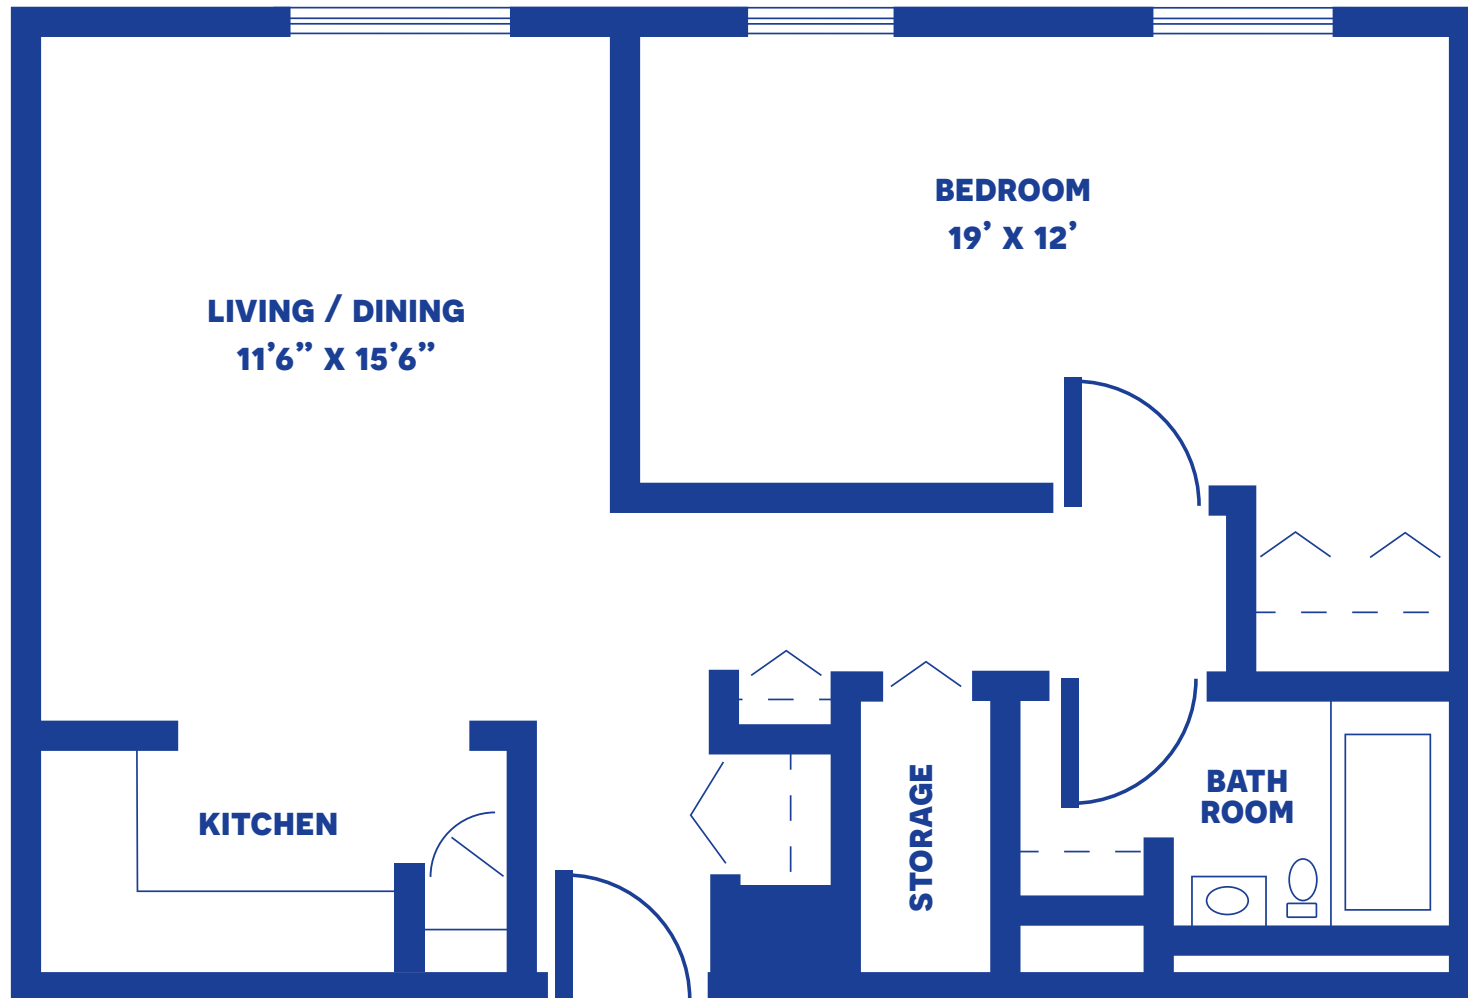

THE MILLS

1 BEDROOM LARGE / APPROX. 705 SQUARE FEET

Floor plans may vary slightly and are not to scale.

1711 N 4TH ST, ARKANSAS CITY, KS 67005 • WWW.ARKANSASCITYPRESBYTERIANMANOR.ORG

ARKANSAS CITY

Presbyterian Manor®