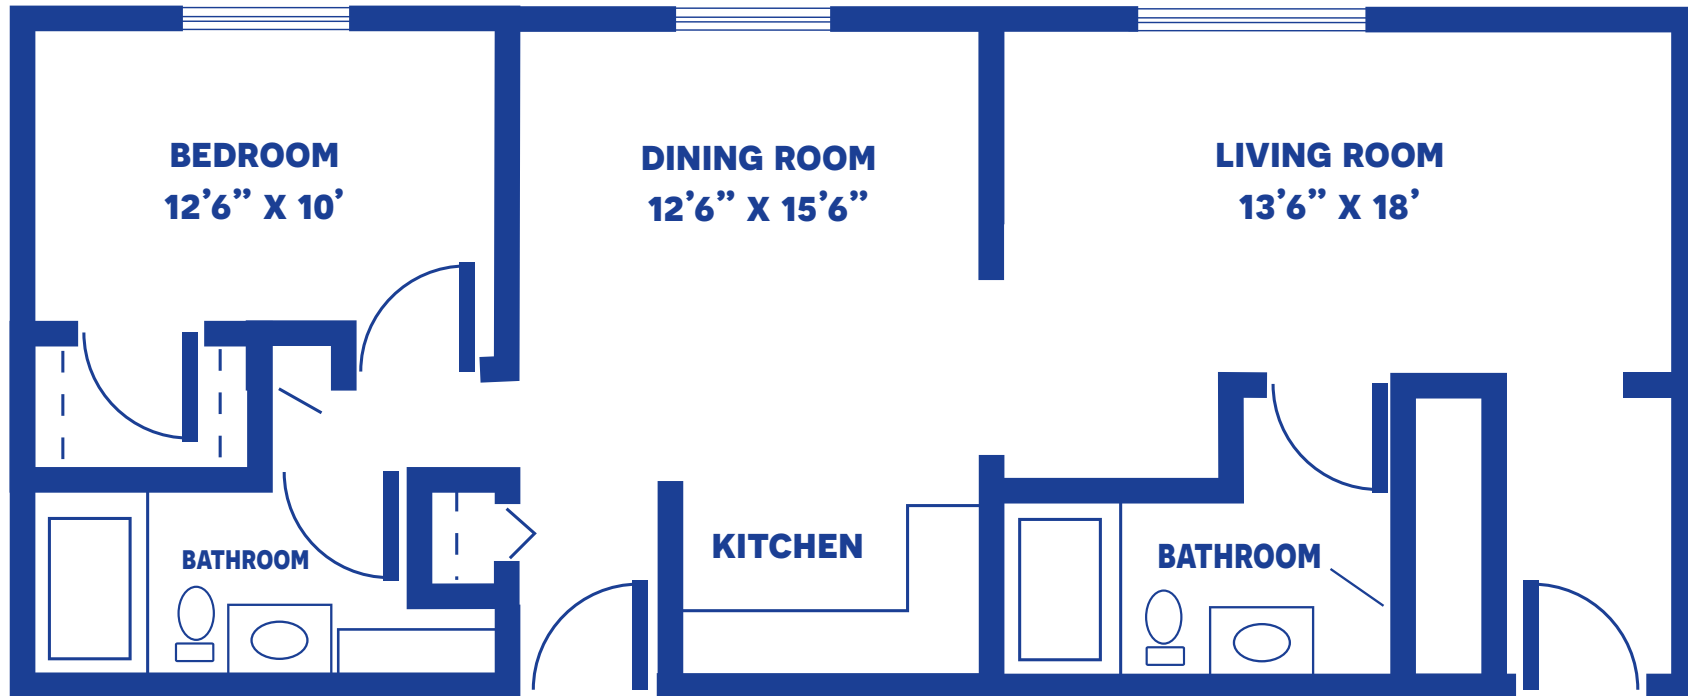

# THE LIONS

1 BEDROOM SUITE / APPROX. 950 SQUARE FEET

*Floor plans may vary slightly and are not to scale.*

1711 N 4TH ST, ARKANSAS CITY, KS 67005 • [WWW.ARKANSASCITYPRESBYTERIANMANOR.ORG](http://WWW.ARKANSASCITYPRESBYTERIANMANOR.ORG)