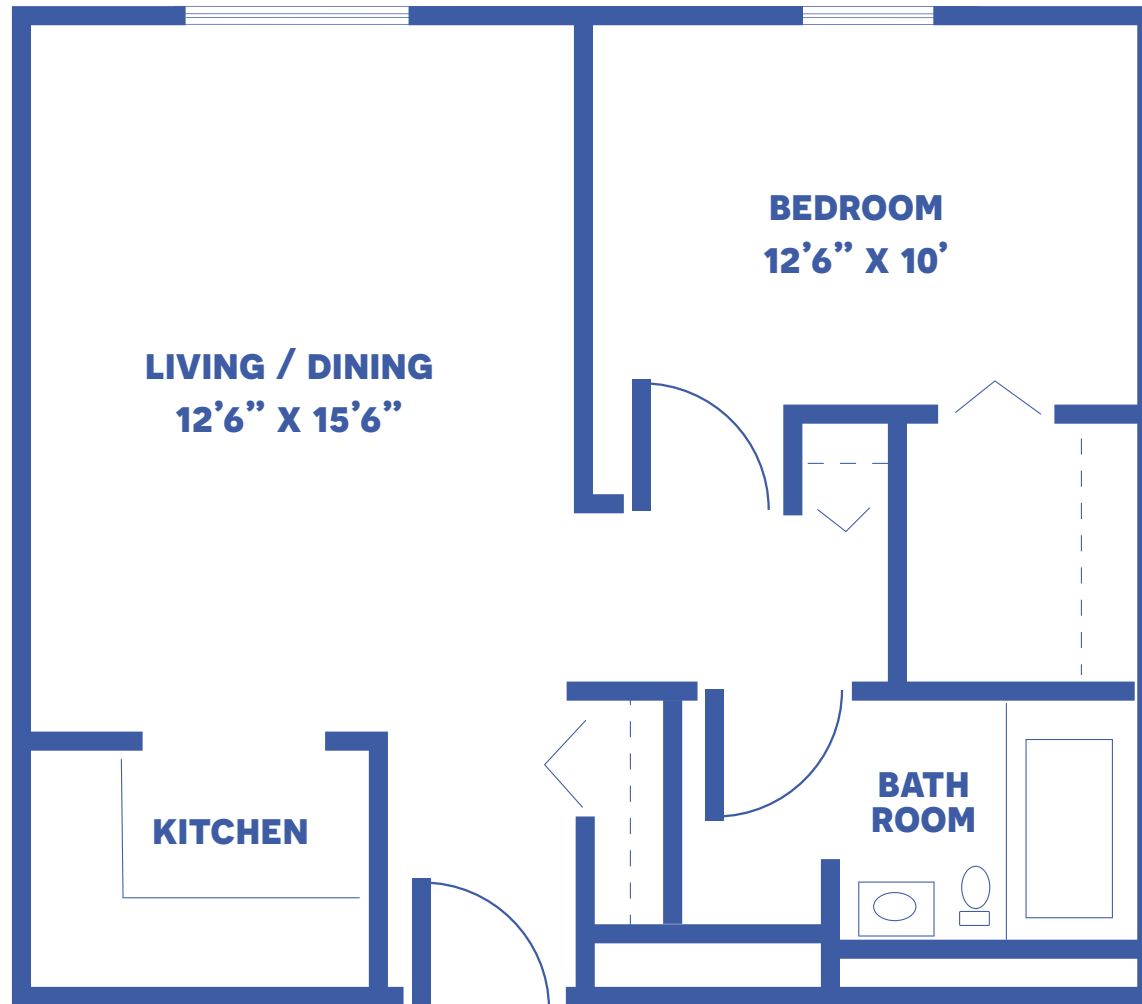

# THE CHESTNUT

1 BEDROOM / APPROX. 550 SQUARE FEET

*Floor plans may vary slightly and are not to scale.*