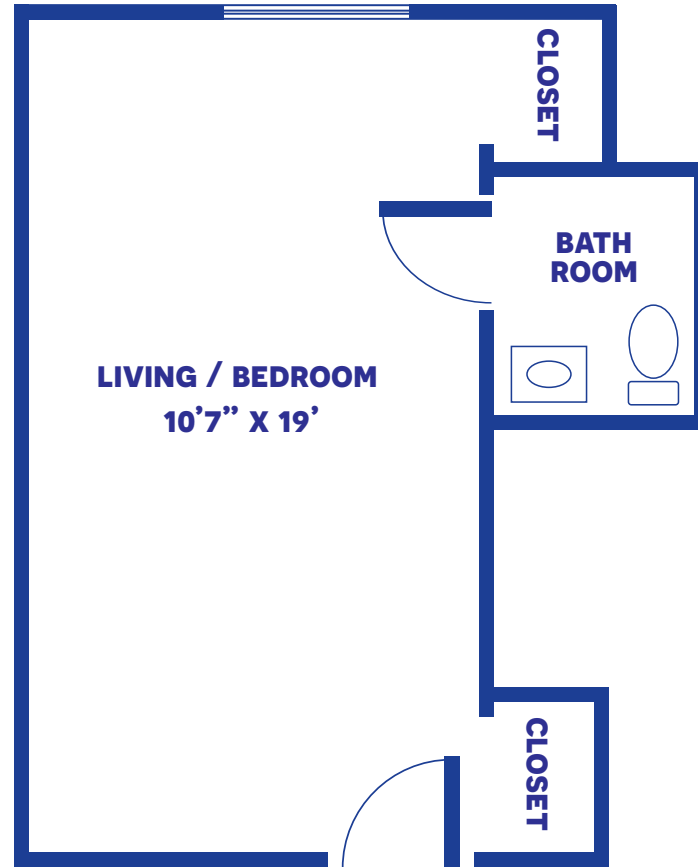

# SEMI-PRIVATE RESIDENCE

138 SQUARE FEET

*Floor plans may vary slightly and are not to scale.*

1711 N 4TH ST, ARKANSAS CITY, KS 67005 • [WWW.ARKANSASCITYPRESBYTERIANMANOR.ORG](http://WWW.ARKANSASCITYPRESBYTERIANMANOR.ORG)

# PRIVATE RESIDENCE

215 SQUARE FEET

*Floor plans may vary slightly and are not to scale.*