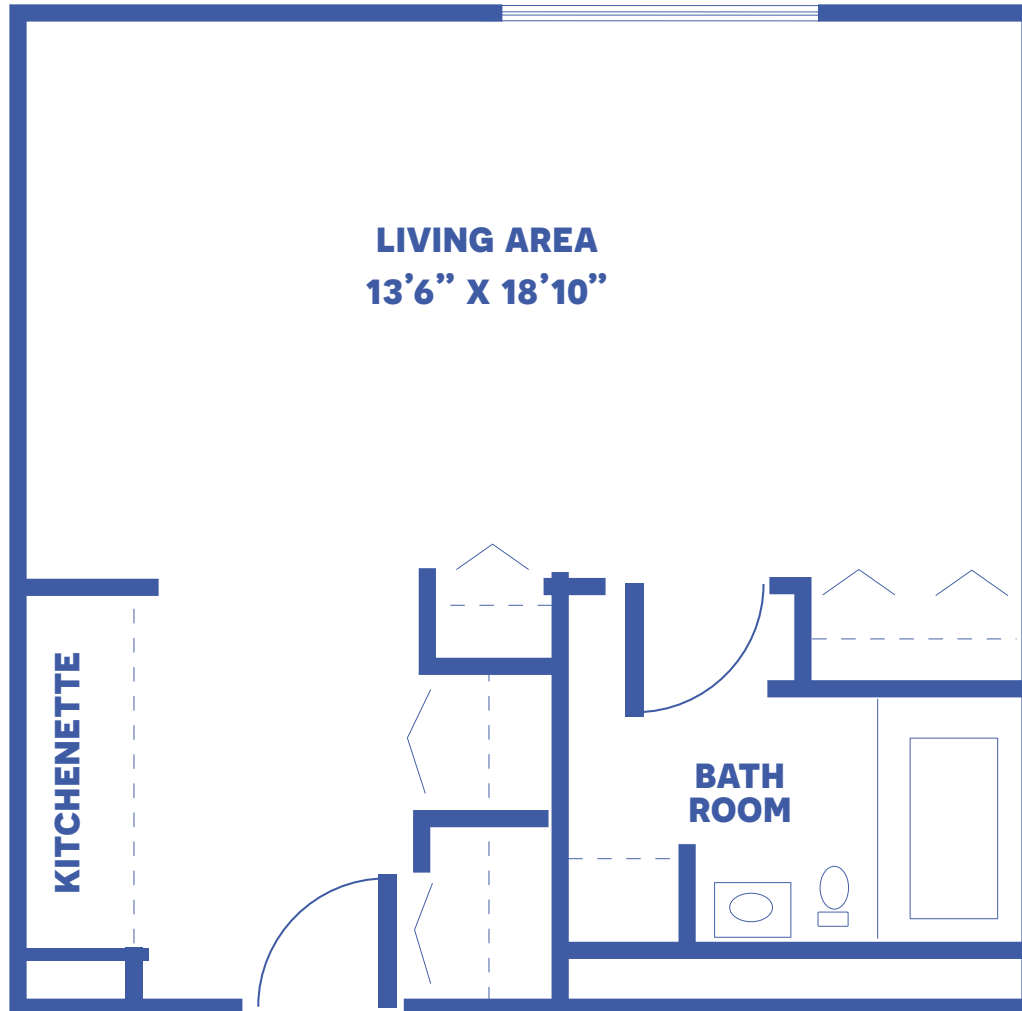

THE WINTON

STUDIO / 395 SQUARE FEET

Floor plans may vary slightly and are not to scale.