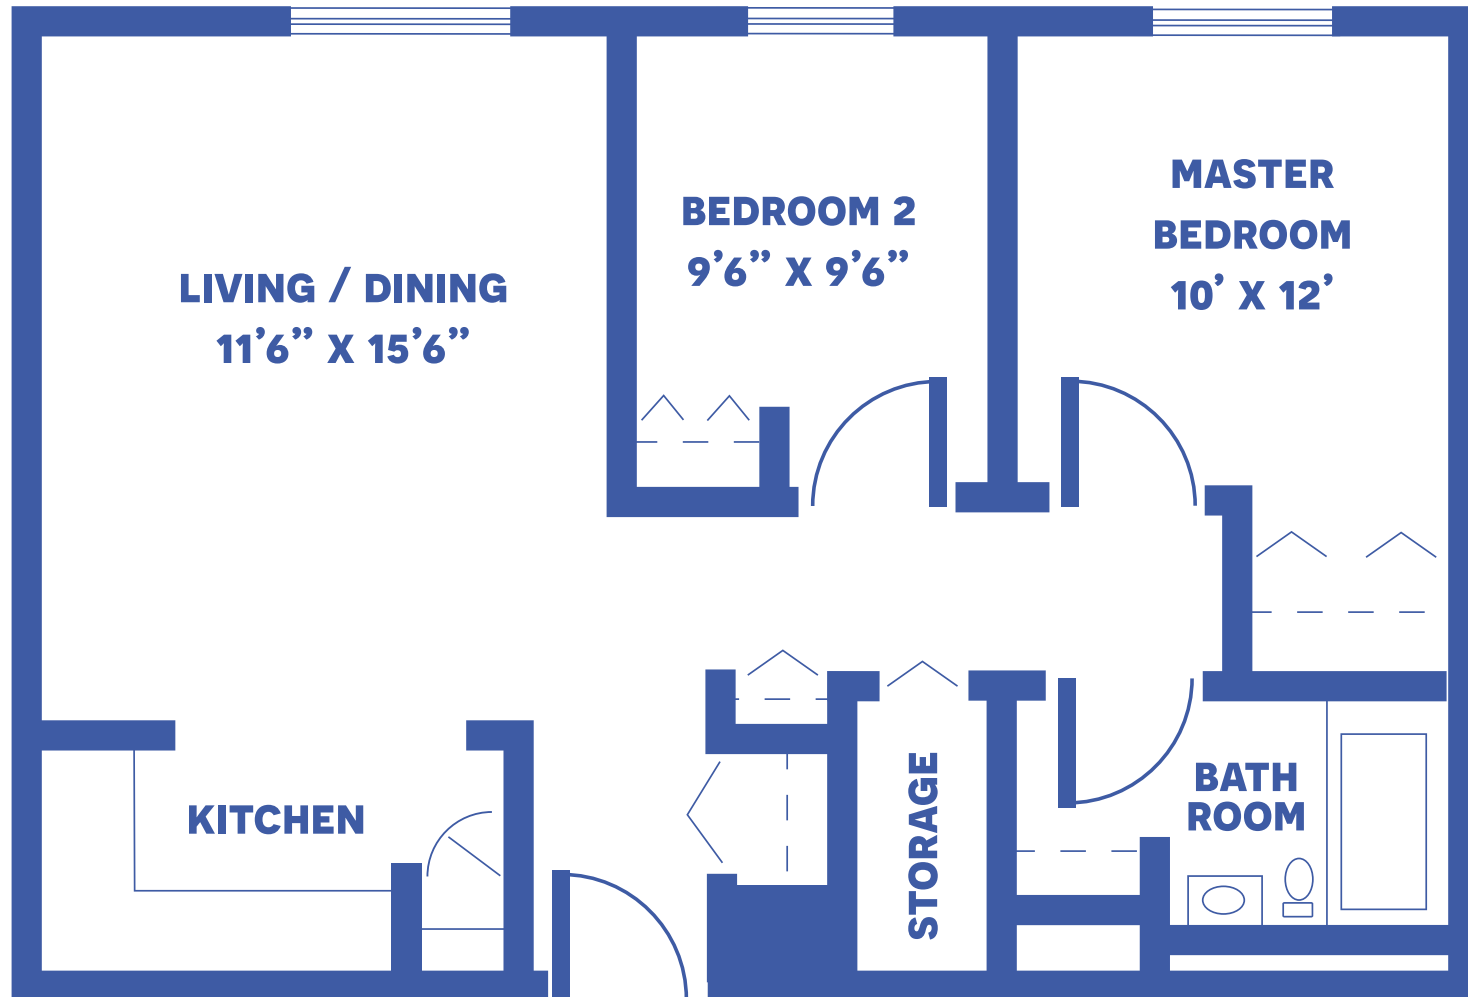

THE CHEROKEE

2 BEDROOM / 705 SQUARE FEET

Floor plans may vary slightly and are not to scale.

1711 N 4TH ST, ARKANSAS CITY, KS 67005 • WWW.ARKANSASCITYPRESBYTERIANMANOR.ORG

ARKANSAS CITY
Presbyterian Manor®