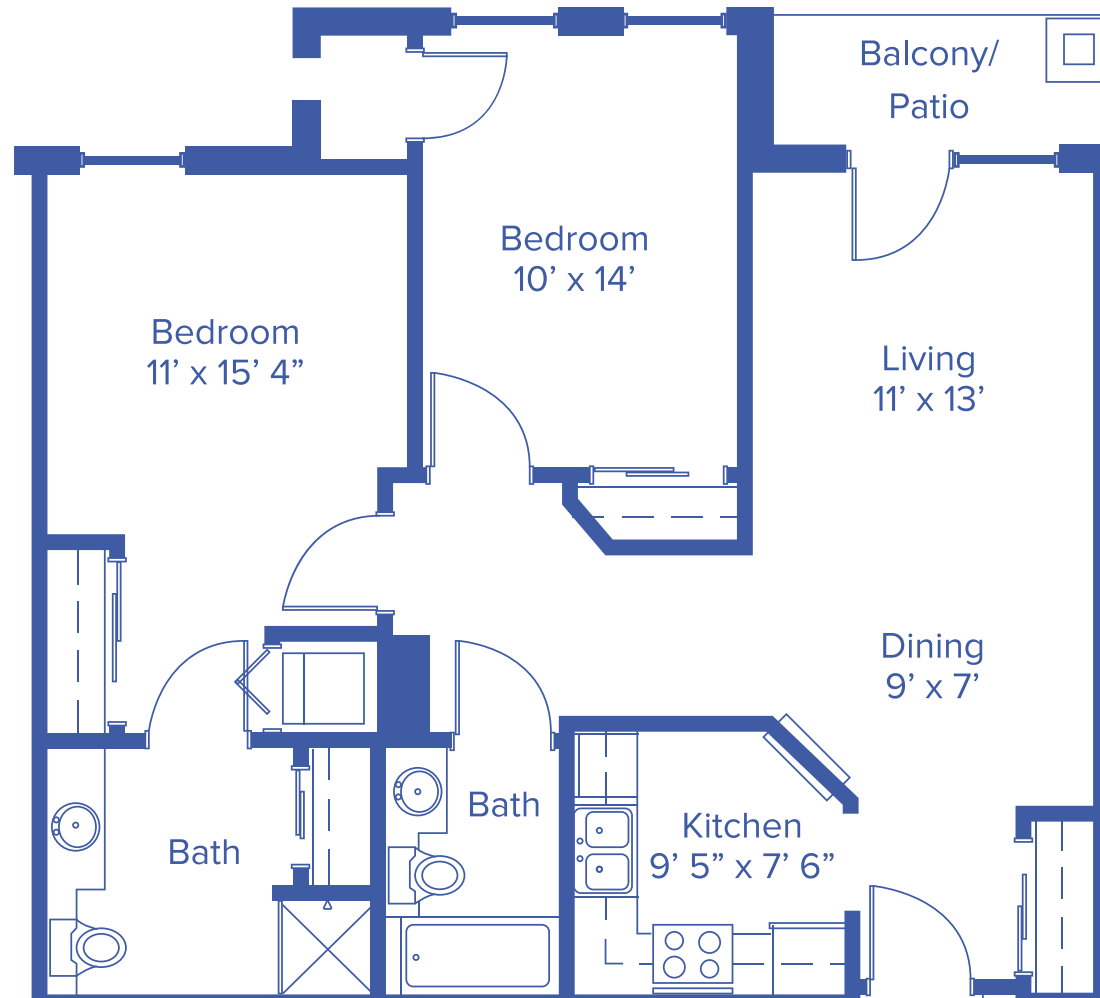

# THE SHERIDAN

TWO-BEDROOM TRADITIONAL / 930 SQUARE FEET

Floor plans may vary slightly and are not to scale.

17500 W 119TH ST, OLATHE, KS • [WWW.ABERDEENVILLAGE.COM](http://WWW.ABERDEENVILLAGE.COM)

**ABERDEEN VILLAGE®**