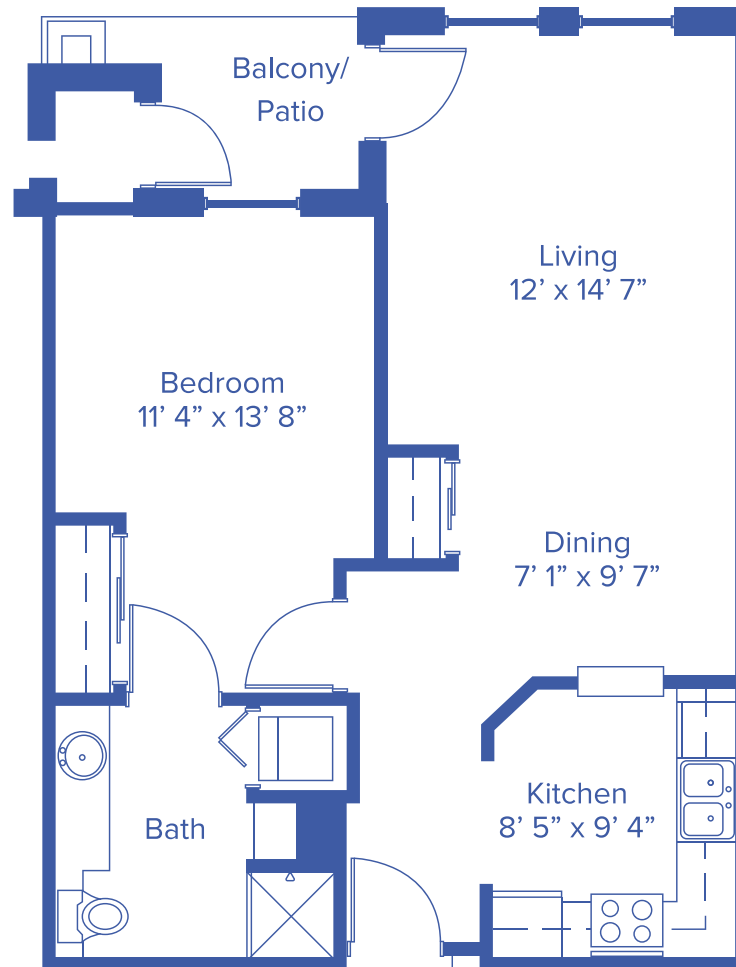

THE PARKER

ONE-BEDROOM DELUXE / 715 SQUARE FEET

Floor plans may vary slightly and are not to scale.

17500 W 119TH ST, OLATHE, KS • WWW.ABERDEENVILLAGE.COM

ABERDEEN VILLAGE®

A PMMA COMMUNITY