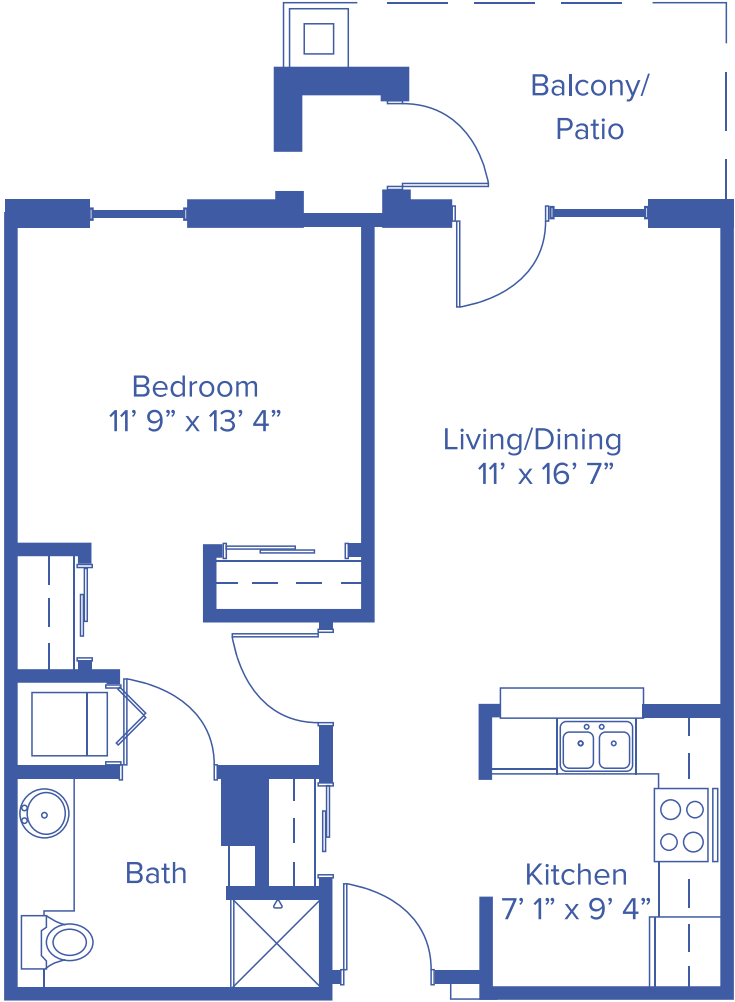

THE ENSOR

ONE-BEDROOM TRADITIONAL / 650 SQUARE FEET

Floor plans may vary slightly and are not to scale.

17500 W 119TH ST, OLATHE, KS • WWW.ABERDEENVILLAGE.COM

ABERDEEN VILLAGE®

A PMMA COMMUNITY