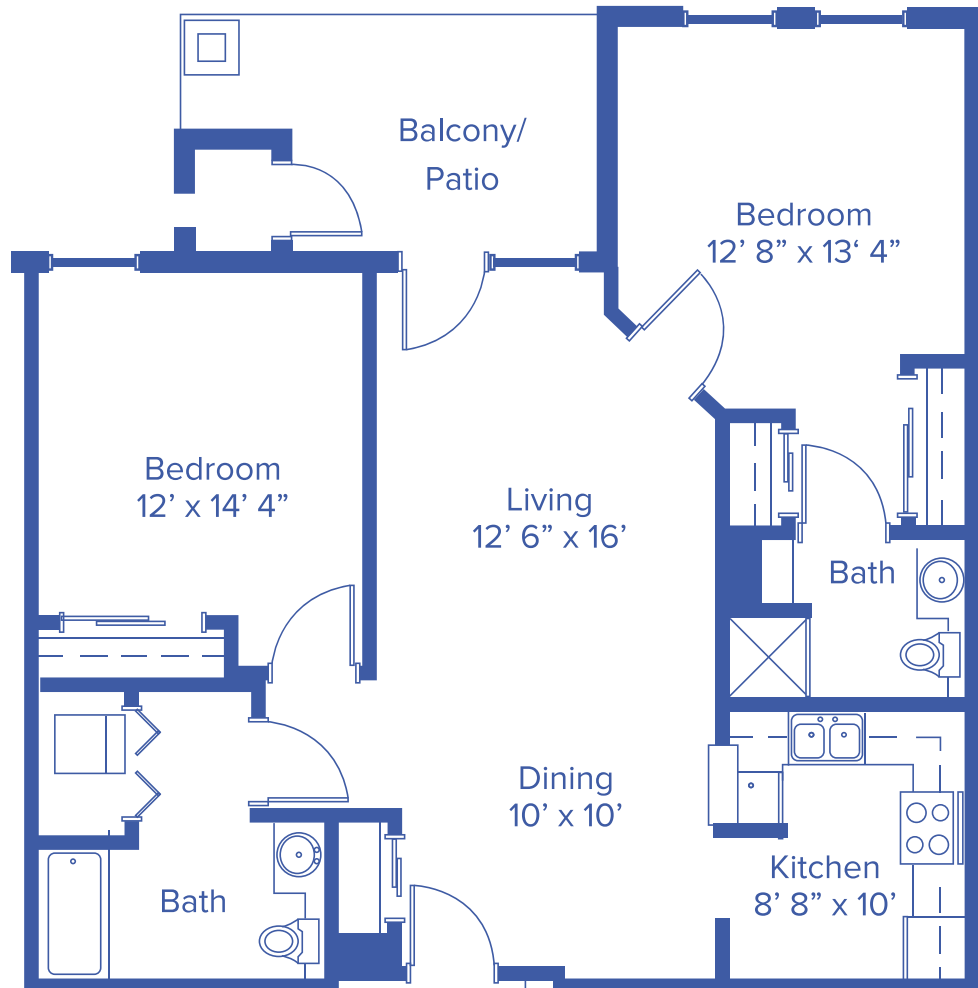

THE CLAIRBORNE

TWO-BEDROOM DELUXE / 1,040 SQUARE FEET

Floor plans may vary slightly and are not to scale.

17500 W 119TH ST, OLATHE, KS • WWW.ABERDEENVILLAGE.COM

ABERDEEN VILLAGE®

A PMMA COMMUNITY