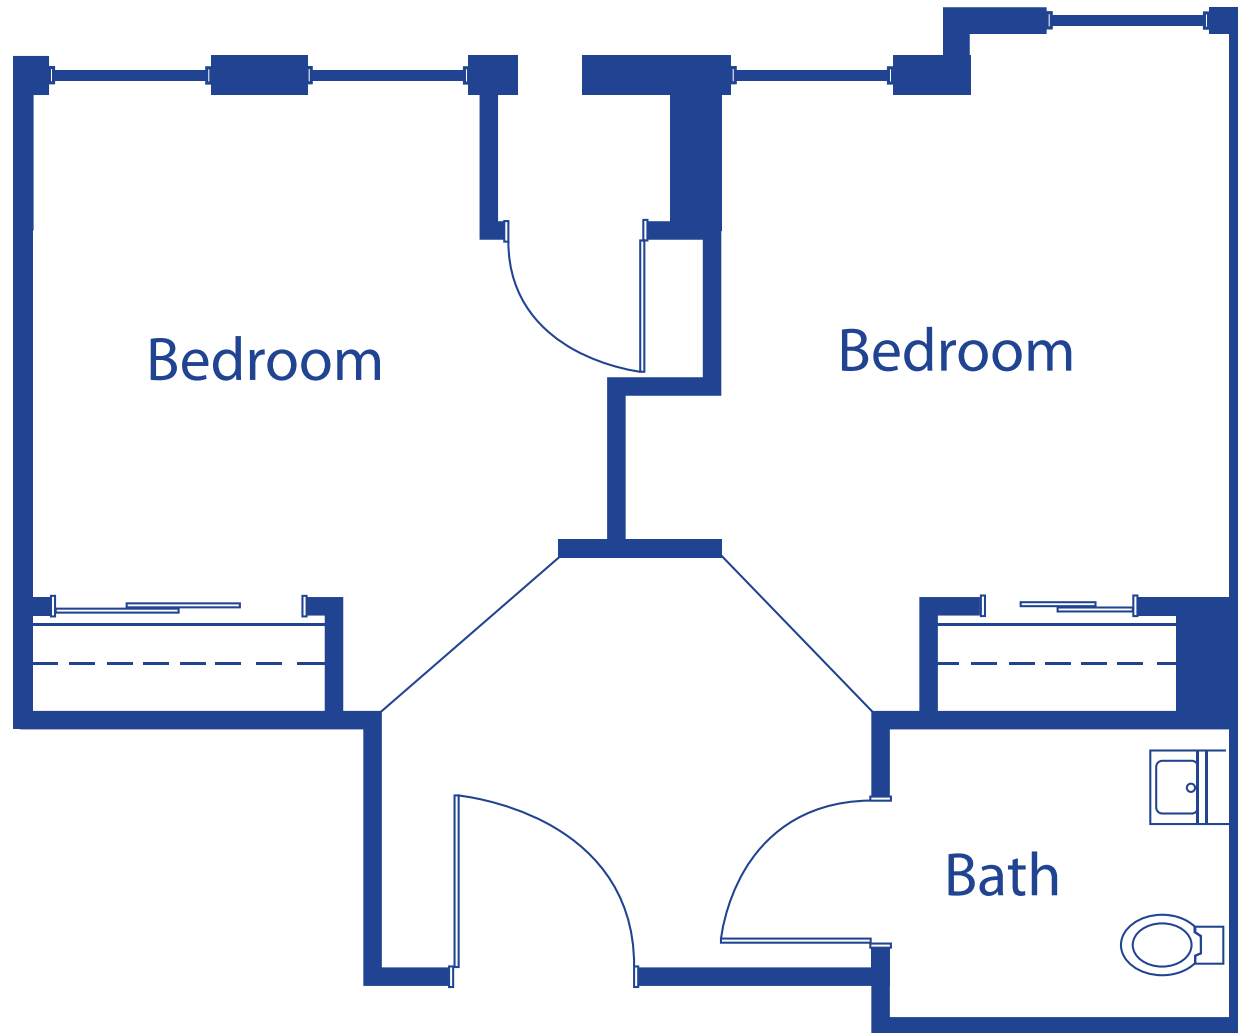

# SEMI-PRIVATE RESIDENCE

*Floor plans may vary slightly and are not to scale.*

17500 W 119TH ST, OLATHE, KS • [WWW.ABERDEENVILLAGE.COM](http://WWW.ABERDEENVILLAGE.COM)

**ABERDEEN VILLAGE**

A PMMA COMMUNITY