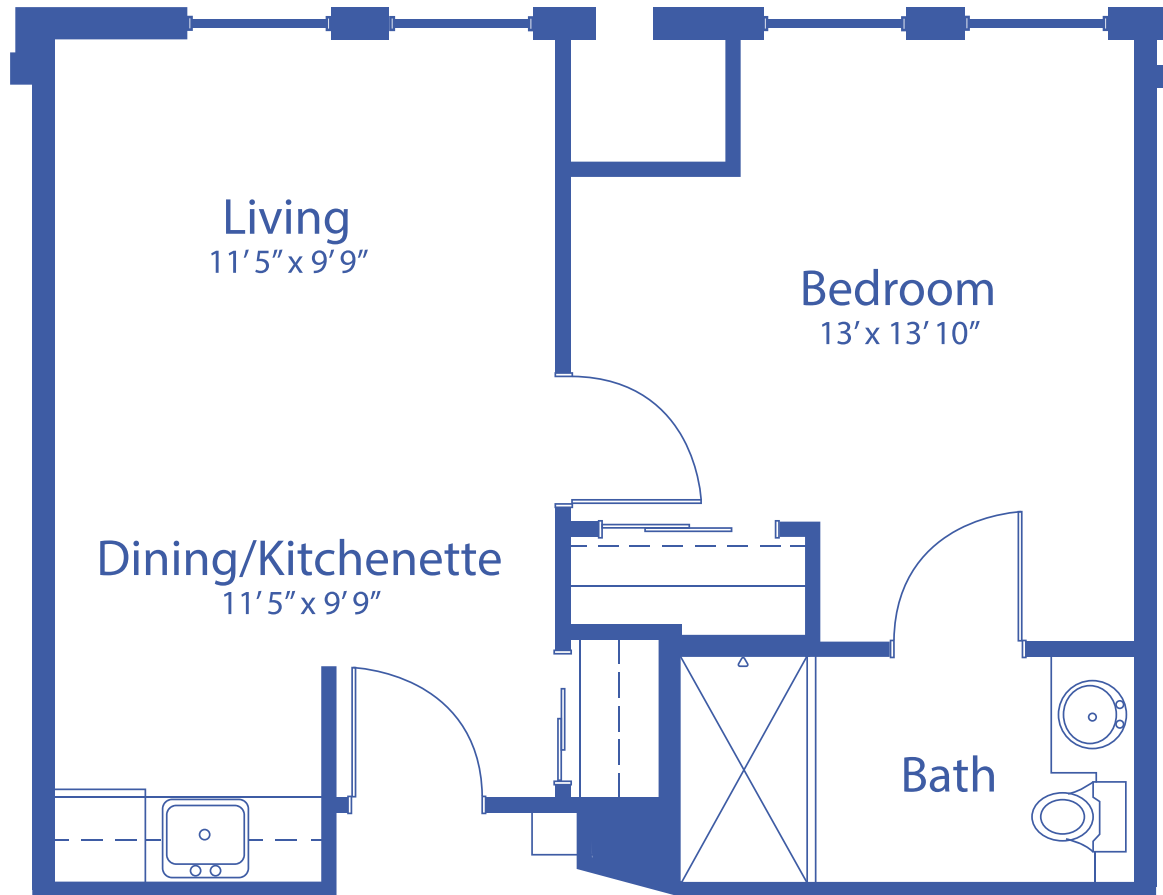

# THE HAMPTON

ONE-BEDROOM / 440 SQUARE FEET

*Floor plans may vary slightly and are not to scale.*