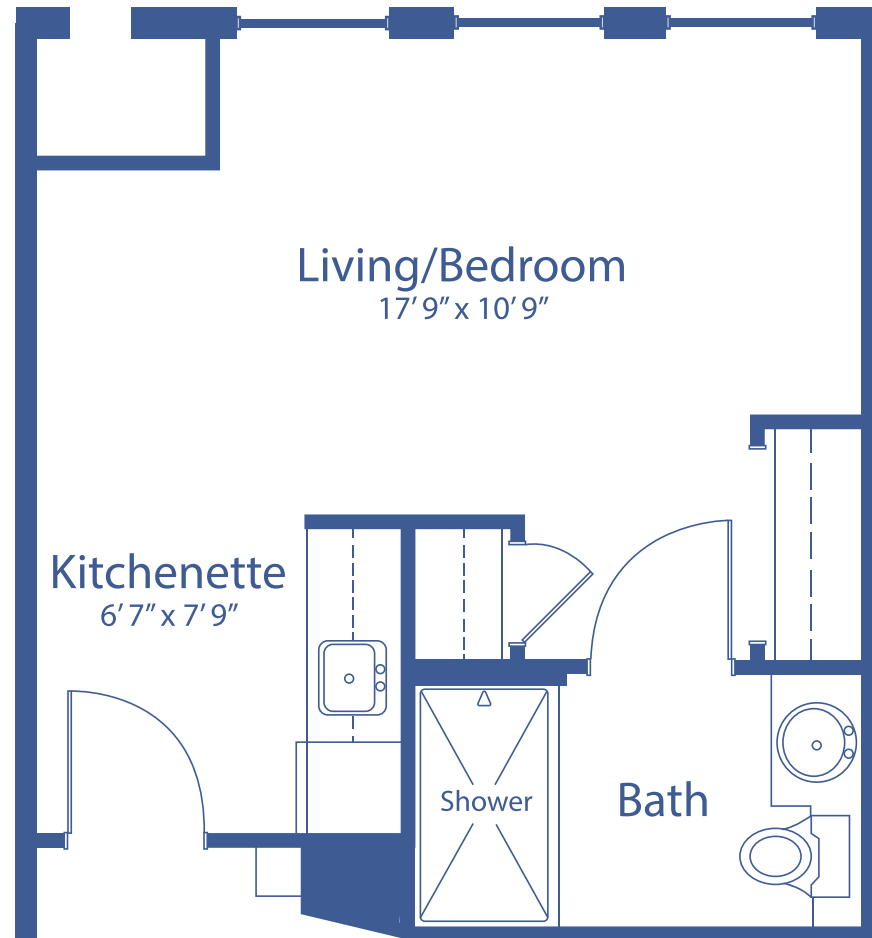

# THE FRISCO

STUDIO / 227 SQUARE FEET

Floor plans may vary slightly and are not to scale.